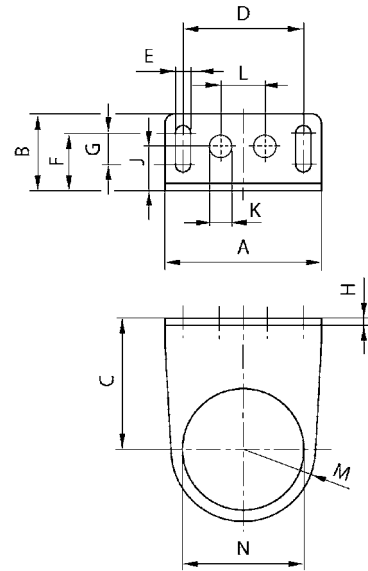

Preparation of compressed air → Supplementary products

Series NL1
Accessories

Mounting bracket

► NL1/NL2-MBR-...-W02

00106891

00108144

Part No.	A	B	C	D	E	F	G	H	J	K	L	M
1821331013	48	27	43.5	38	5.4	18.5	8	3	-	-	-	20
Part No.	N	Material	Surface	Weight [kg]								
1821331013	30.5	Steel	galvanized	0.065								