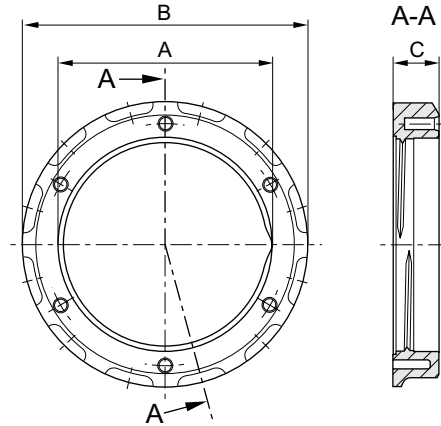

Preparation of compressed air → Supplementary products

Series NL2
Accessories

Panel nut

00124065

00123311

| Part No. | usage Series | A | B | C | Material | Weight [kg] | Delivery quantity Piece |
|-------------------|--------------|---------|------|-----|----------|-------------|-------------------------|
| 1829234070 | NL2 | M30x1,5 | 35 | 5.5 | Brass | 0.013 | 5 |
| 1829234073 | NL2 | M30x1,5 | 37.5 | 7.5 | Plastic | 0.006 | 5 |
| 1829234072 | NL3 | M42x1,5 | 47 | 5.5 | Brass | 0.02 | 5 |
| 1829234071 | AS5, NL4 | M50x1,5 | 64 | 7.5 | Plastic | 0.009 | 2 |