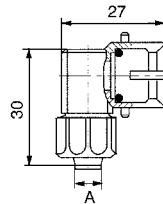

Directional valves → Supplementary products

Series 740
Accessories

Fittings - Accessories, Series 740

p893_900

Fig. 1

Fig. 2

Fig. 3

Fig. 4

Fig. 5

Fig. 6

Fig. 7

Fig. 8

Fig. 9

Fig. 10

D893_900

Part No.	Type	\varnothing A	B	C	Fig.				
8939008500	Reducing fitting \varnothing 8x1 to \varnothing 6x1 incl. O-ring	4	25	M12x1	Fig. 1				
8939008510	Reducing fitting \varnothing 10x1 to \varnothing 6x1 incl. O-ring	4	26	M14x1	Fig. 1				
8939008520	Reducing fitting \varnothing 10x1 to \varnothing 8x1 incl. O-ring	6	27	M14x1	Fig. 1				
8938000910	Reducing fitting \varnothing 8x1 to \varnothing 6x1, push-in incl. O-ring	6	29.5	–	Fig. 2				
8938000920	Reducing fitting \varnothing 8x1 to \varnothing 8x1, push-in incl. O-ring	8	29.5	–	Fig. 2				
8939008800	fitting, for port R and S for 8x1	6	24	M14x1	Fig. 1				
8931220200	Tubing connector for fabric-reinforced tubing \varnothing 8x3, incl. O-Ring	8	33	M12x1	Fig. 3				
8938306520	elbow fitting \varnothing 10x1 to \varnothing 6x1, incl. O-ring	4	–	–	Fig. 4				
8938306530	elbow fitting \varnothing 10x1 to \varnothing 8x1, incl. O-ring	6	–	–	Fig. 4				
8938306540	elbow fitting \varnothing 10x1 to \varnothing 10x1, incl. O-ring	8	–	–	Fig. 4				
8938306550	elbow fitting \varnothing 8x1 to \varnothing 6x1, push-in, incl. O-ring	6	–	–	Fig. 5				
8938306560	elbow fitting \varnothing 8x1 to \varnothing 8x1, push-in, incl. O-ring	8	–	–	Fig. 5				
8938307900	double elbow fitting, plastic pipe \varnothing 6x1 for supply plate	4	–	–	Fig. 6				
8938307800	double elbow fitting, plastic pipe \varnothing 8x1 for supply plate	6	–	–	Fig. 6				
8919905414	Tube nut for silencer	–	–	–	Fig. 7				

Directional valves → Supplementary products

Series 740
Accessories

Part No.	Type	Ø A	B	C	Fig.				
8993809904	Silencers	-	-	-	Fig. 8				
8919905502	Screw plug, Ø 8x1	-	-	M12x1	Fig. 9				
8919905512	Screw plug, Ø 10x1	-	-	M14x1	Fig. 9				
8932404100	Adapter, Ø 8x1, G 1/4, incl. O-ring	-	27	M12x1	Fig. 10				