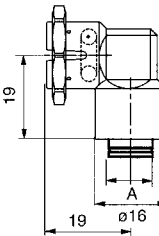

Fig. 5

Fig. 6

Fig. 7

Fig. 8

Fig. 9

Fig. 10

D893_900

Part No.	Type	\varnothing A	B	C	Fig.				
8939008500	Reducing fitting \varnothing 8x1 to \varnothing 6x1 incl. O-ring	4	25	M12x1	Fig. 1				
8939008510	Reducing fitting \varnothing 10x1 to \varnothing 6x1 incl. O-ring	4	26	M14x1	Fig. 1				
8939008520	Reducing fitting \varnothing 10x1 to \varnothing 8x1 incl. O-ring	6	27	M14x1	Fig. 1				
8938000910	Reducing fitting \varnothing 8x1 to \varnothing 6x1, push-in incl. O-ring	6	29.5	–	Fig. 2				
8938000920	Reducing fitting \varnothing 8x1 to \varnothing 8x1, push-in incl. O-ring	8	29.5	–	Fig. 2				
8939008800	fitting, for port R and S for 8x1	6	24	M14x1	Fig. 1				
8931220200	Tubing connector for fabric-reinforced tubing \varnothing 8x3, incl. O-Ring	8	33	M12x1	Fig. 3				
8938306520	elbow fitting \varnothing 10x1 to \varnothing 6x1, incl. O-ring	4	–	–	Fig. 4				
8938306530	elbow fitting \varnothing 10x1 to \varnothing 8x1, incl. O-ring	6	–	–	Fig. 4				
8938306540	elbow fitting \varnothing 10x1 to \varnothing 10x1, incl. O-ring	8	–	–	Fig. 4				
8938306550	elbow fitting \varnothing 8x1 to \varnothing 6x1, push-in, incl. O-ring	6	–	–	Fig. 5				
8938306560	elbow fitting \varnothing 8x1 to \varnothing 8x1, push-in, incl. O-ring	8	–	–	Fig. 5				
8938307900	double elbow fitting, plastic pipe \varnothing 6x1 for supply plate	4	–	–	Fig. 6				
8938307800	double elbow fitting, plastic pipe \varnothing 8x1 for supply plate	6	–	–	Fig. 6				
8919905414	Tube nut for silencer	–	–	–	Fig. 7				

Directional valves → Supplementary products

Series 740
Accessories

Part No.	Type	Ø A	B	C	Fig.				
8993809904	Silencers	-	-	-	Fig. 8				
8919905502	Screw plug, Ø 8x1	-	-	M12x1	Fig. 9				
8919905512	Screw plug, Ø 10x1	-	-	M14x1	Fig. 9				
8932404100	Adapter, Ø 8x1, G 1/4, incl. O-ring	-	27	M12x1	Fig. 10				