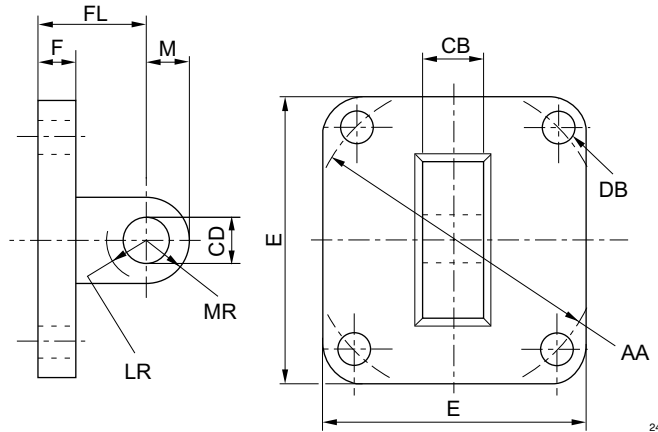

Piston rod cylinders ▶ Standard cylinders

ISO 1552, Series PRA - inch
Accessories

Eye brackets, Bore size: Ø 5" - 6"

EyeBracketR433012640

24587

Part No.	Ø	E	F	M	AA	CB	CD	DB	FL	LR	MR	Note
R433012638	2	2.5	0.38	0.5	2.3	0.75	0.5	0.38	1.13	0.69	0.56	-
R433012639	4	3	0.63	0.75	2.9	1.25	0.75	0.5	1.88	1	0.88	-
R433012640	5	3.5	0.63	0.75	3.6	1.25	0.75	0.5	1.88	1	0.75	1)
R433012641	5.0 & 6.0	4.5	0.75	1	4.6	1.5	1	0.63	2.25	1.38	1.25	1)

1) Material: Steel