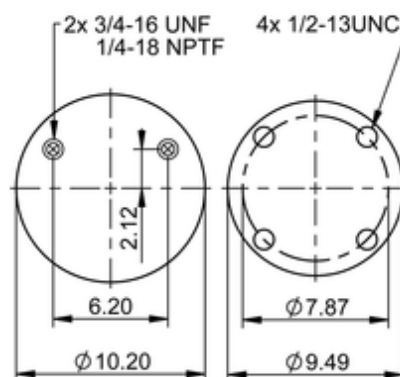

10 10-15 S 871

66340

	19.6 lb
	9311827
	1/2-13 UNC: max. 35 lbf ft
	1/4-18 NPTF: max. 22 lbf ft
	3/4-16 UNF: max. 50 lbf ft

Cross-reference

Firestone Style	1T17B-5
Firestone No.	W01-358-8782
FleetPride	AS8782
Goodyear	1R13-109
Goodyear Flex No.	566263081
Triangle	AS-8871