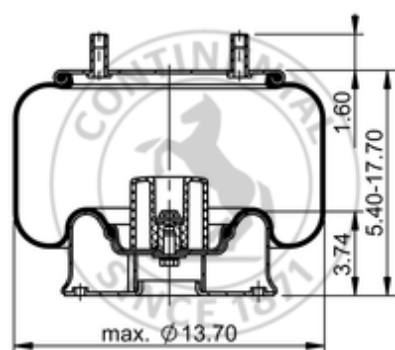

10 10-15 S 871

66340

	19.6 lb
	9311827
	1/2-13 UNC: max. 35 lbf ft
	1/4-18 NPTF: max. 22 lbf ft
	3/4-16 UNF: max. 50 lbf ft

Cross-reference

Firestone Style	1T17B-5
Firestone No.	W01-358-8782
FleetPride	AS8782
Goodyear	1R13-109
Goodyear Flex No.	566263081
Triangle	AS-8871

TRP	AS87820
Automann	1DK25B-8782

OE Manufacturer/Reference No.

Manufacturer	Original-part no.	Model
Ridewell	1003588782C	
Ridewell	1001R13109G	