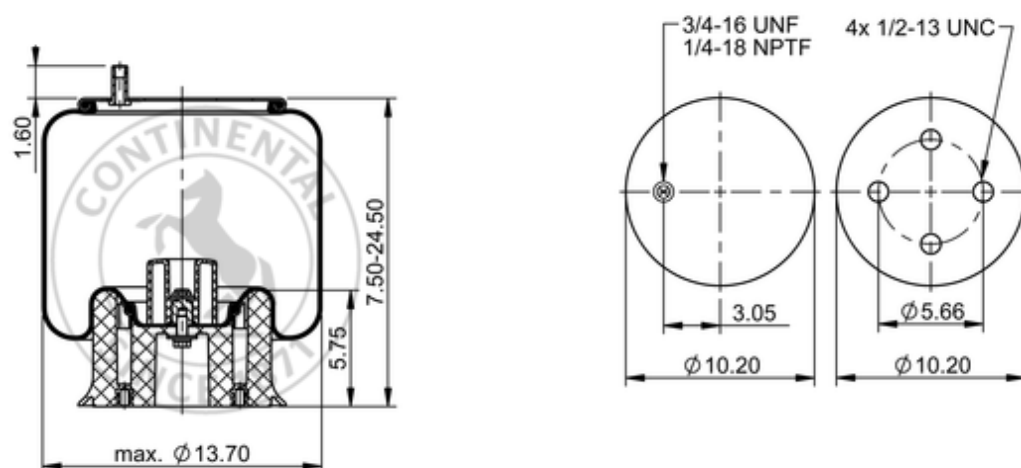

10 10-21 P 434

64394

	15.1 lb
	9317377
	1/2-13 UNC: max. 35 lbf ft
	1/4-18 NPTF: max. 22 lbf ft
	3/4-16 UNF: max. 50 lbf ft

Cross-reference

Primeride	AS PR10B21 9580
Firestone Style	1T17CL-9.5
Firestone No.	W01-358-9580
FleetPride	AS9580
Goodyear	1R13-118
Goodyear	1R13-149

Goodyear Flex No.	566263068
Taurus	6386
Triangle	AS-8434
TRP	AS95800
Automann	1DK25C-9580
Airtech Ref.	30081-01 C
Airtech No.	132762

OE Manufacturer/Reference No.

Manufacturer	Original-part no.	Model
Hendrickson	S-20127	
Loadguard	SC2761	
Navistar/Fleetrice	1R13-247	