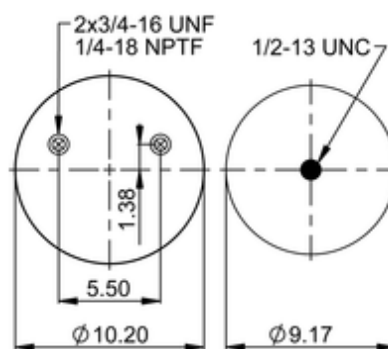

10 10.5-15 P 460

64645

	13.2 lb
	9310704
	1/2-13 UNC: max. 35 lbf ft
	1/4-18 NPTF: max. 22 lbf ft
	3/4-16 UNF: max. 50 lbf ft

Cross-reference

Primeride	AS PR10C15 8709
Firestone Style	1T17CA-5
Firestone No.	W01-358-8709
FleetPride	AS8709
Goodyear	1R13-159
Goodyear Flex No.	566263073

Triangle	AS-8460
TRP	AS87090
Automann	1DK25A-8709
Blacktech	RML78709CP

OE Manufacturer/Reference No.

Manufacturer	Original-part no.	Model
Hendrickson	S-20900	
Hendrickson	S-21800	
Navistar/Fleetrite	1R13-249	