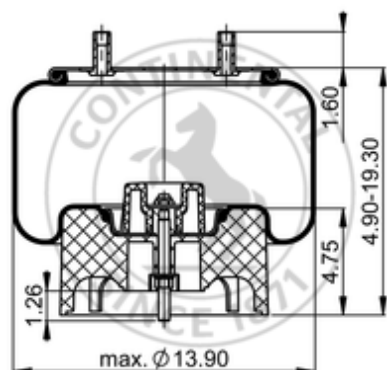

10 10.5-15 P 460

64645

	13.2 lb
	9310704
	1/2-13 UNC: max. 35 lbf ft
	1/4-18 NPTF: max. 22 lbf ft
	3/4-16 UNF: max. 50 lbf ft

Cross-reference

Primeride	AS PR10C15 8709
Firestone Style	1T17CA-5
Firestone No.	W01-358-8709
FleetPride	AS8709
Goodyear	1R13-159
Goodyear Flex No.	566263073

Triangle	AS-8460
TRP	AS87090
Automann	1DK25A-8709
Blacktech	RML78709CP

OE Manufacturer/Reference No.

Manufacturer	Original-part no.	Model
Hendrickson	S-20900	
Hendrickson	S-21800	
Navistar/Fleetrite	1R13-249	