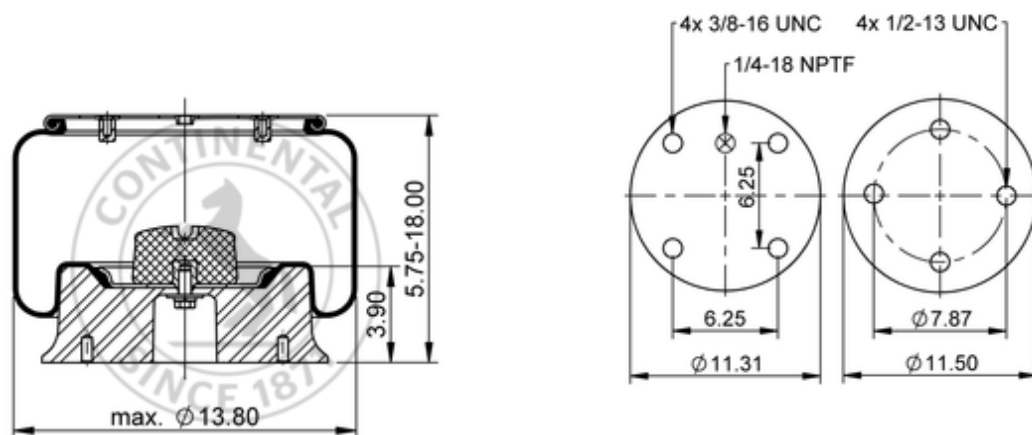

11 10.5-15 A 414

64424

	22 lb
	9314352
	1/2-13 UNC: max. 35 lbf ft
	1/4-18 NPTF: max. 22 lbf ft
	3/8-16 UNC: max. 20 lbf ft

Cross-reference

Firestone Style	1T19L-5
Firestone No.	W01-358-9215
FleetPride	AS9215
Goodyear	1R14-037
Goodyear Flex No.	566283015
Taurus	6417

Triangle	AS-8414
TRP	AS92150
Automann	1DK28L-9215

OE Manufacturer/Reference No.

Manufacturer	Original-part no.	Model
Dayton	352-9215	
Hendrickson	S-3648	
Loadguard	SC2047	
Navistar/Fleetrite	554781C1	
SAF Holland	57009215	