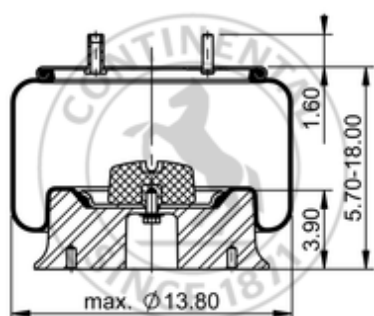

11 10.5-16.5 A 129

68792

| | |
|---|-----------------------------|
|  | 21.2 lb |
|  | 9313481 |
|  | 1/2-13 UNC: max. 35 lbf ft |
|  | 1/4-18 NPTF: max. 22 lbf ft |
|  | 3/4-16 UNF: max. 50 lbf ft |

OE Manufacturer/Reference No.