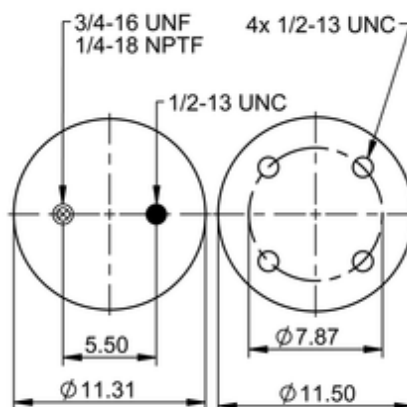

11 10.5-16.5 A 129

68792

| | |
|---|-----------------------------|
|  | 21.2 lb |
|  | 9313481 |
|  | 1/2-13 UNC: max. 35 lbf ft |
|  | 1/4-18 NPTF: max. 22 lbf ft |
|  | 3/4-16 UNF: max. 50 lbf ft |

OE Manufacturer/Reference No.