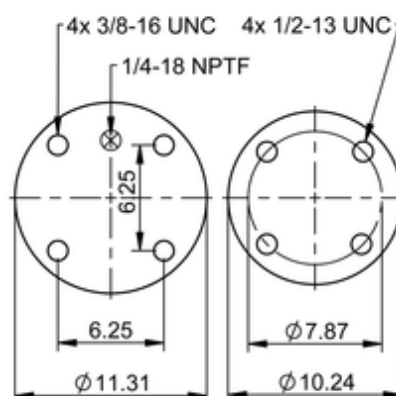

11 10.5-17 A 364

64343

	19.8 lb
	9305216
	1/2-13 UNC: max. 35 lbf ft
	1/4-18 NPTF: max. 22 lbf ft
	3/8-16 UNC: max. 20 lbf ft

Cross-reference

Firestone Style	1T19L-7
Firestone No.	W01-358-9148
FleetPride	AS9148
Goodyear	1R14-026
Goodyear Flex No.	566283021
Taurus	AS621-9148

Triangle	AS-8364
TRP	AS91480
Automann	1D28G-9148

OE Manufacturer/Reference No.

Manufacturer	Original-part no.	Model
Dayton	352-9148	
Hendrickson	S-13053	
Loadguard	SC2042	
Loadguard	SC2113	
Navistar/Fleetrite	1681743C1	
Navistar/Fleetrite	554778C1	
Peerless	0550-00070	
Taurus	AS621-9148	