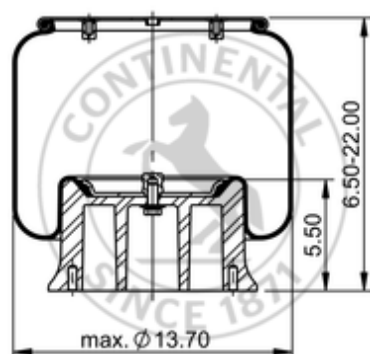

11 10.5-17 A 364

64343

	19.8 lb
	9305216
	1/2-13 UNC: max. 35 lbf ft
	1/4-18 NPTF: max. 22 lbf ft
	3/8-16 UNC: max. 20 lbf ft

Cross-reference

Firestone Style	1T19L-7
Firestone No.	W01-358-9148
FleetPride	AS9148
Goodyear	1R14-026
Goodyear Flex No.	566283021
Taurus	AS621-9148

Triangle	AS-8364
TRP	AS91480
Automann	1D28G-9148

OE Manufacturer/Reference No.

Manufacturer	Original-part no.	Model
Dayton	352-9148	
Hendrickson	S-13053	
Loadguard	SC2042	
Loadguard	SC2113	
Navistar/Fleetrite	1681743C1	
Navistar/Fleetrite	554778C1	
Peerless	0550-00070	
Taurus	AS621-9148	