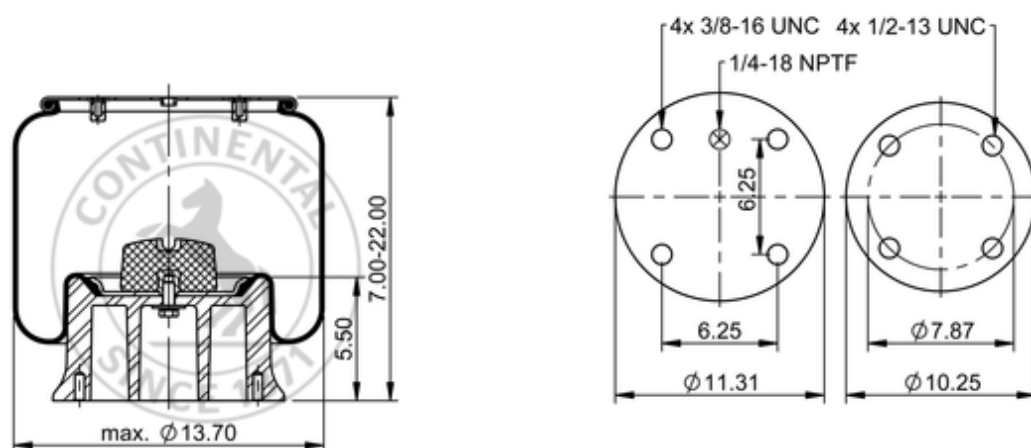

11 10.5-17 A 365

64344

	20.1 lb
	9305216
	1/2-13 UNC: max. 35 lbf ft
	1/4-18 NPTF: max. 22 lbf ft
	3/8-16 UNC: max. 20 lbf ft

Cross-reference

Firestone Style	1T19L-7
Firestone No.	W01-358-9149
FleetPride	AS9149
Goodyear	1R14-018
Goodyear Flex No.	566283021
Taurus	6365