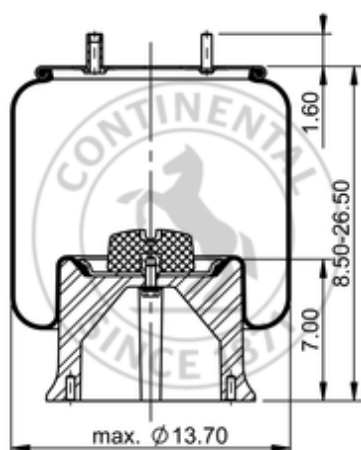

11 10.5-21 A 313

64273

	22.3 lb
	11 10.5-21 A 026
	9305215
	1/2-13 UNC: max. 35 lbf ft
	1/4-18 NPTF: max. 22 lbf ft
	3/4-16 UNF: max. 50 lbf ft

Cross-reference

Firestone Style	1T19L-11
Firestone No.	W01-358-9122
Firestone No.	W01-358-8792
FleetPride	AS8792

OE Manufacturer/Reference No.

Manufacturer	Original-part no.	Model
Hendrickson	36514-2	
Hendrickson	36514-8	
SAF Holland	90554043	
Volvo	3130500	
Brake & Wheel	M3518	
Hendrickson	36514-10	
Hendrickson	C-22173	
Navistar/Fleetrte	1R13-246	
Granning	6394	
Ridewell	S3053C	
Hendrickson	S-3830	
Loadguard	SC2041	
Navistar/Fleetrte	554772C1	
Reyco	12883-02	
SAF Holland	AR12151G	
SAF Holland	90557071	
SAF Holland	90557076	
SAF Holland	90557077	
Sauer	P50-732	
Dayton	352-9122	
Eveley	RA 1954-4	
Hendrickson	S-12514-010	
Hendrickson	S-12514-008	