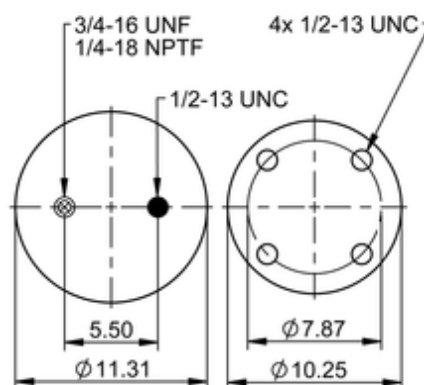

11 10.5-21 A 313

64273

	22.3 lb
	11 10.5-21 A 026
	9305215
	1/2-13 UNC: max. 35 lbf ft
	1/4-18 NPTF: max. 22 lbf ft
	3/4-16 UNF: max. 50 lbf ft

Cross-reference

Firestone Style	1T19L-11
Firestone No.	W01-358-9122
Firestone No.	W01-358-8792
FleetPride	AS8792