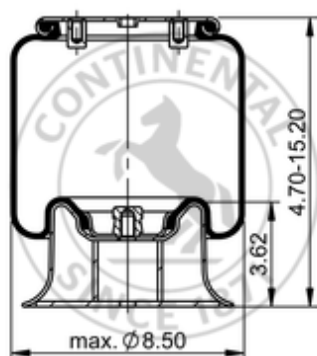

6 6.5-11 S 030

68111

	7.5 lb
	9312900
	1/2-13 UNC: max. 35 lbf ft
	1/4-18 NPTF: max. 22 lbf ft
	3/8-16 UNC: max. 20 lbf ft

### Cross-reference

Firestone Style	IT14C-1
Firestone No.	W01-358-5310
Triangle	AS-8030
TRP	AS53100
Automann	1DK10-5310

**OE Manufacturer/Reference No.**

<b>Manufacturer</b>	<b>Original-part no.</b>	<b>Model</b>
American Carrier	9003-001	
Hendrickson	S-8832	
Ridewell	1003585310C	
Flxible	6-336-2	