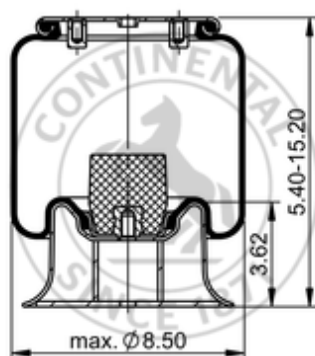

6 6.5-11 S 031

68112

	8.2 lb
	9312900
	1/2-13 UNC: max. 35 lbf ft
	1/4-18 NPTF: max. 22 lbf ft
	3/8-16 UNC: max. 20 lbf ft

Cross-reference

Firestone Style	IT14C-1
Firestone No.	W01-358-5311
Triangle	AS-8031
TRP	AS53110
Automann	1DK10-5311

OE Manufacturer/Reference No.

Manufacturer	Original-part no.	Model
Flxible	6-379-1	
Ridewell	1003585311C	
American Carrier	8003-017	