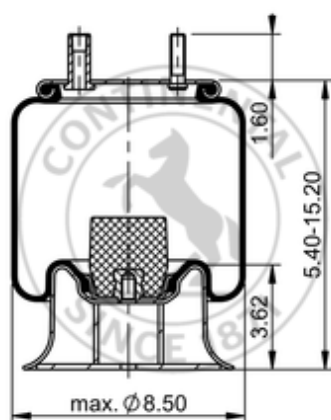

6 6.5-11 S 032

68113

	8.3 lb
	9312900
	1/2-13 UNC: max. 35 lbf ft
	1/4-18 NPTF: max. 22 lbf ft
	3/4-16 UNF: max. 50 lbf ft

Cross-reference

Firestone Style	IT14C-1
Firestone No.	W01-358-5323
FleetPride	AS5323
Triangle	AS-8032
TRP	AS53230
Automann	1DK10-5323

OE Manufacturer/Reference No.

Manufacturer	Original-part no.	Model
Granning	7504	
Ridewell	1003585323C	