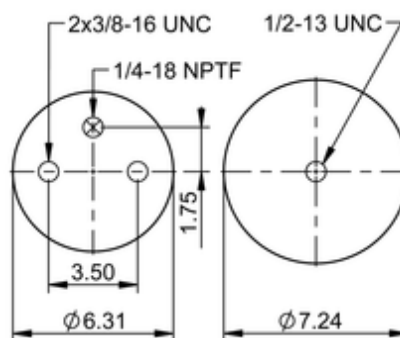

6 6.5-13 S 038

68120

	7.5 lb
	9312900
	1/4-18 NPTF: max. 22 lbf ft
	3/8-16 UNC: max. 20 lbf ft

Cross-reference

Firestone Style	IT14C-3
Firestone No.	W01-358-5405
FleetPride	AS5405
Triangle	AS-8038
TRP	AS54050
Automann	1DK10B-5405

OE Manufacturer/Reference No.

Manufacturer	Original-part no.	Model
Hendrickson	S-9346	