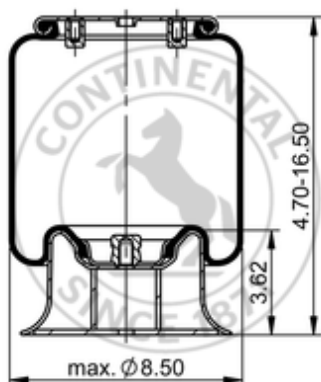

6 6.5-13 S 038

68120

	7.5 lb
	9312900
	1/4-18 NPTF: max. 22 lbf ft
	3/8-16 UNC: max. 20 lbf ft

Cross-reference

Firestone Style	IT14C-3
Firestone No.	W01-358-5405
FleetPride	AS5405
Triangle	AS-8038
TRP	AS54050
Automann	1DK10B-5405

OE Manufacturer/Reference No.

Manufacturer	Original-part no.	Model
Hendrickson	S-9346	