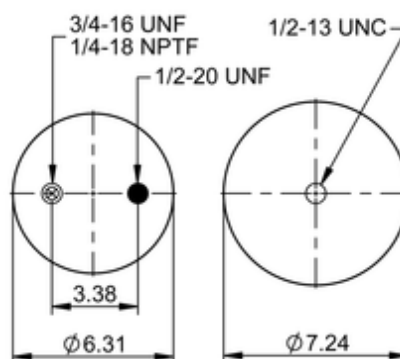

6 6.5-13 S 039

68121

	7.6 lb
	9312900
	1/2-20 UNF: max. 35 lbf ft
	1/4-18 NPTF: max. 22 lbf ft
	3/4-16 UNF: max. 50 lbf ft

Cross-reference

Firestone Style	IT14C-3
Firestone No.	W01-358-5406
FleetPride	AS5406
Goodyear	1R9-038
Goodyear Flex No.	566183010
Triangle	AS-8039