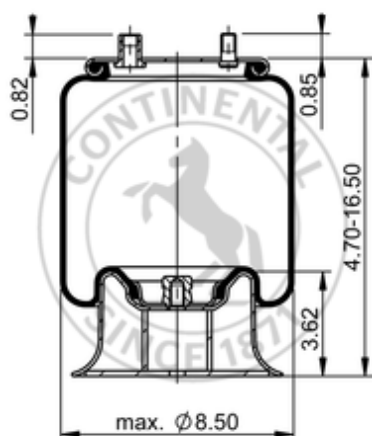

6 6.5-13 S 039

68121

	7.6 lb
	9312900
	1/2-20 UNF: max. 35 lbf ft
	1/4-18 NPTF: max. 22 lbf ft
	3/4-16 UNF: max. 50 lbf ft

Cross-reference

Firestone Style	IT14C-3
Firestone No.	W01-358-5406
FleetPride	AS5406
Goodyear	1R9-038
Goodyear Flex No.	566183010
Triangle	AS-8039

TRP	AS54060
Automann	1DK10B-5406

OE Manufacturer/Reference No.

Manufacturer	Original-part no.	Model
GMC	716111	
Granning	1971	
GMC	8865456	
GMC	662743	
Granning	15765	