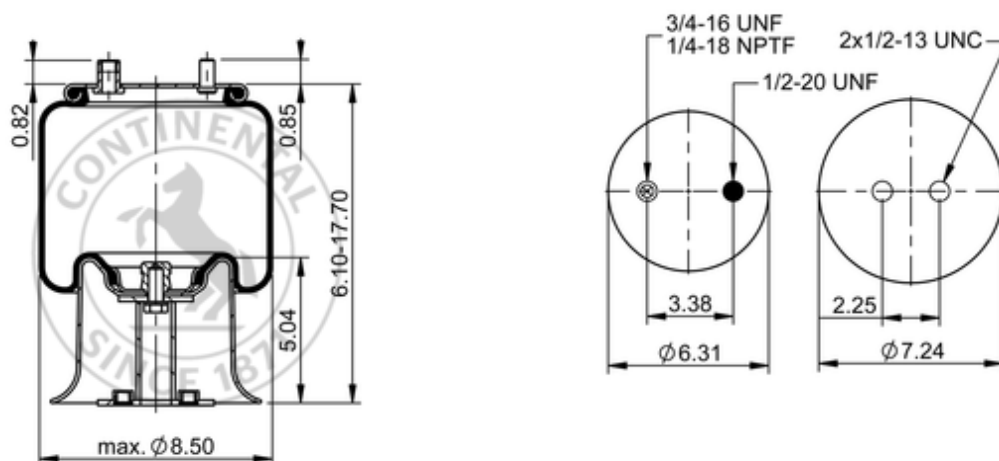

6 6.5-13 S 446

68123

	8.8 lb
	9312935
	1/2-13 UNC: max. 35 lbf ft
	1/4-18 NPTF: max. 22 lbf ft
	3/4-16 UNF: max. 50 lbf ft

Cross-reference

Firestone Style	IT14C-3
Firestone No.	W01-358-5410
FleetPride	AS5410
Goodyear	1R9-070
Goodyear Flex No.	566183004
Triangle	AS-8446

TRP	AS54100
Automann	1DK10B-5410

OE Manufacturer/Reference No.

Manufacturer	Original-part no.	Model
SAF Holland	57005410	
Granning	2112	
Ridewell	1003585410C	
Watson & Chalin	AS-0029	