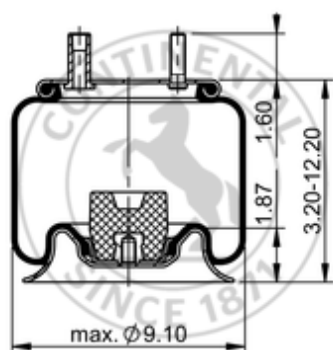

6 6.5B-11 S 027

68108

	7.2 lb
	9312902
	1/2-20 UNF: max. 35 lbf ft
	1/4-18 NPTF: max. 22 lbf ft
	3/4-16 UNF: max. 50 lbf ft

Cross-reference

Firestone Style	1T14C-1
Firestone No.	W01-358-2119
Goodyear	1R9-065
Goodyear Flex No.	566183003
Triangle	AS-8027
TRP	AS21190

Automann

1DK10A-2119

OE Manufacturer/Reference No.

Manufacturer	Original-part no.	Model
Rowe Truck	ASC1400HL	
Hendrickson	S-2394	
Granning	5122	