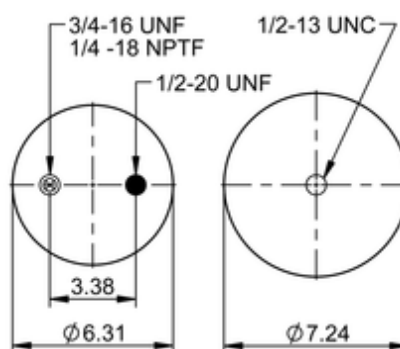

6 6.5B-11 S 027

68108

	7.2 lb
	9312902
	1/2-20 UNF: max. 35 lbf ft
	1/4-18 NPTF: max. 22 lbf ft
	3/4-16 UNF: max. 50 lbf ft

Cross-reference

Firestone Style	1T14C-1
Firestone No.	W01-358-2119
Goodyear	1R9-065
Goodyear Flex No.	566183003
Triangle	AS-8027
TRP	AS21190

Automann

1DK10A-2119

OE Manufacturer/Reference No.

Manufacturer	Original-part no.	Model
Rowe Truck	ASC1400HL	
Hendrickson	S-2394	
Granning	5122	