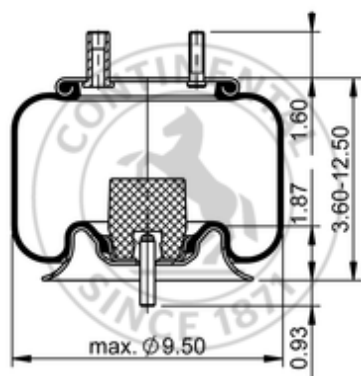

6 6.5D-11 S 525

68119

	7.5 lb
	9312902
	1/2-13 UNC: max. 35 lbf ft
	1/4-18 NPTF: max. 22 lbf ft
	3/4-16 UNF: max. 50 lbf ft

<b>Manufacturer</b>	<b>Original-part no.</b>	<b>Model</b>
Bluebird	1263581	
Watson & Chalin	AS-0026	
SAF Holland	90557034	
SAF Holland	90557029	
Bluebird	300-961425	
Flxible	6-336-196	