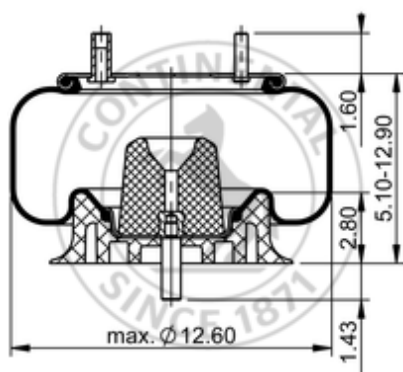

9 10-10 P 311

64260

	13.7 lb
	9308623
	1/2-13 UNC: max. 35 lbf ft
	1/4-18 NPTF: max. 22 lbf ft
	3/4-10 UNC: max. 50 lbf ft

Cross-reference

Firestone Style	1T15M-0
Firestone No.	W01-358-9039
FleetPride	AS9039
Goodyear	1R12-095
Goodyear Flex No.	566243067
Taurus	6360

Triangle	AS-8311
TRP	AS90390
Automann	1DK23F-9039

OE Manufacturer/Reference No.

Manufacturer	Original-part no.	Model
Ridewell	S2061C	
Arvin Meritor	200457	
Arvin Meritor	21208939	
Arvin Meritor	21216135	
Volvo	3130492	
Orion	101324014	
Hutchens	H-9424-03	
Flxible	6-336-202	
Bluebird	12TA-1-2	
Bluebird	300-961250	
Dayton	352-9039	
Fab Tek	101827	
Hendrickson	S-11650	
Hendrickson	S-2064	
Hutchens	H-9424-01	
Loadguard	SC2033	
Mahowk	10132401	
Navistar/Fleetrite	554766C1	
R&S Truck	1090218	
Raydan	211-00-010	
Ridewell	1013589039C	
SAF Holland	90557011	
SAF Holland	90557023	
SAF Holland	90557085	
SAF Holland	90044199	
Sauer	P50-734	
Suspensions, Inc.	200457	
Taurus	AS500-9039	
Volvo	85101153	
Watson & Chalin	AS-0012	
SAF Holland	90054234	