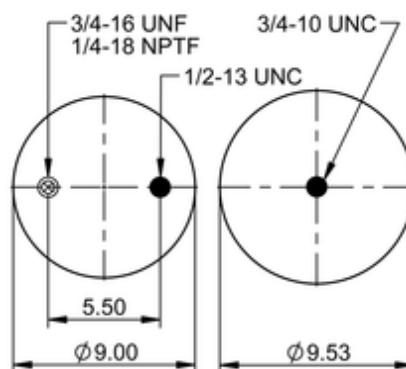

9 10-10 P 311

64260

	13.7 lb
	9308623
	1/2-13 UNC: max. 35 lbf ft
	1/4-18 NPTF: max. 22 lbf ft
	3/4-10 UNC: max. 50 lbf ft

Cross-reference

Firestone Style	1T15M-0
Firestone No.	W01-358-9039
FleetPride	AS9039
Goodyear	1R12-095
Goodyear Flex No.	566243067
Taurus	6360