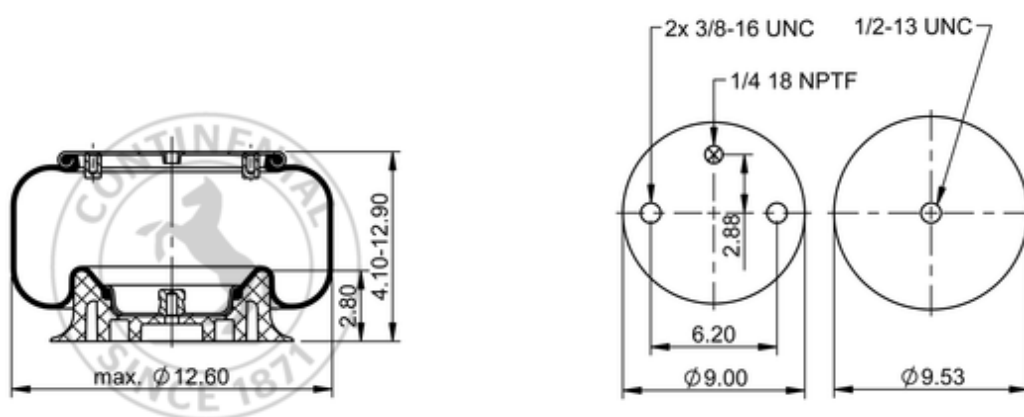

9 10-10 P 338

64432

	9.2 lb
	9308127
	1/4-18 NPTF: max. 22 lbf ft
	3/8-16 UNC: max. 20 lbf ft

Cross-reference

Taurus	6360
Triangle	AS-8338
Automann	1DK23F-P338

OE Manufacturer/Reference No.

Manufacturer	Original-part no.	Model
--------------	-------------------	-------