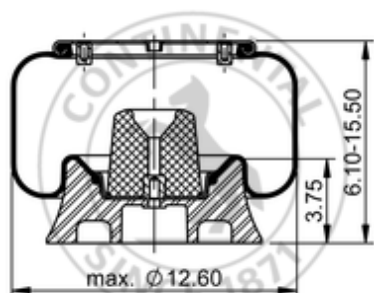

9 10-12 A 327

64446

	15.7 lb
	9309183
	1/4-18 NPTF: max. 22 lbf ft
	3/8-16 UNC: max. 20 lbf ft

Cross-reference

Firestone Style	1T15M-2
Firestone No.	W01-358-9053
FleetPride	AS9053
Goodyear	1R12-309
Goodyear Flex No.	566243067
Taurus	6361
Triangle	AS-8327