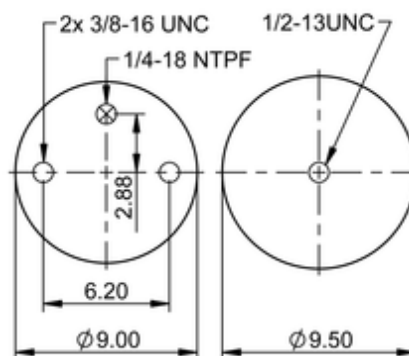

9 10-12 A 327

64446

	15.7 lb
	9309183
	1/4-18 NPTF: max. 22 lbf ft
	3/8-16 UNC: max. 20 lbf ft

Cross-reference

Firestone Style	1T15M-2
Firestone No.	W01-358-9053
FleetPride	AS9053
Goodyear	1R12-309
Goodyear Flex No.	566243067
Taurus	6361
Triangle	AS-8327