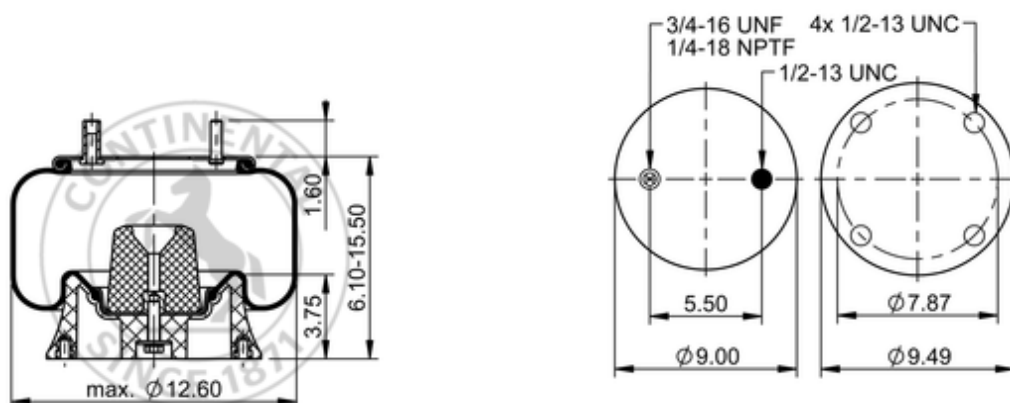

9 10-12 P 319

64445

	12.4 lb
	9312070
	1/2-13 UNC: max. 35 lbf ft
	1/4-18 NPTF: max. 22 lbf ft
	3/4-16 UNF: max. 50 lbf ft

### Cross-reference

Firestone Style	1T15M-2
Firestone No.	W01-358-9105
FleetPride	AS9105
Goodyear	1R12-132 (45° Piston align)
Goodyear	1R12-152
Goodyear Flex No.	566243076

Taurus	6361
Triangle	AS-8319
TRP	AS91050
Automann	1DK23H-9105