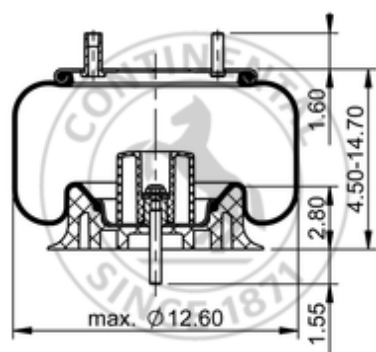

9 10-12 P 484

64456

	10.4 lb
	9308127
	1/2-13 UNC: max. 35 lbf ft
	1/4-18 NPTF: max. 22 lbf ft
	3/4-16 UNF: max. 50 lbf ft

### Cross-reference

Primeride	AS PR9M12 8204
Firestone Style	1T15M-2
Firestone No.	W01-358-8204
FleetPride	AS8204
Goodyear	1R12-508
Goodyear Flex No.	566243067

Taurus	6361
Triangle	AS-8484
TRP	AS82040
Automann	1DK23H-8204