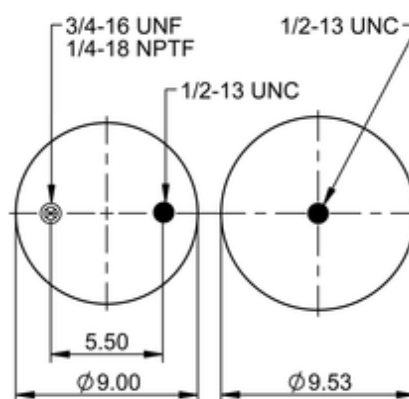

9 10-12 P 484

64456

	10.4 lb
	9308127
	1/2-13 UNC: max. 35 lbf ft
	1/4-18 NPTF: max. 22 lbf ft
	3/4-16 UNF: max. 50 lbf ft