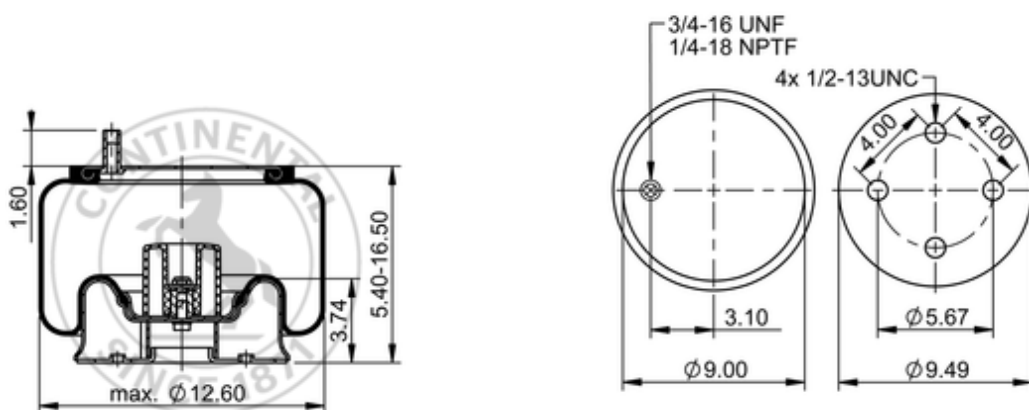

9 10-13.5 S 433

64287

	18.8 lb
	9309758
	1/2-13 UNC: max. 35 lbf ft
	1/4-18 NPTF: max. 22 lbf ft
	3/4-16 UNF: max. 50 lbf ft