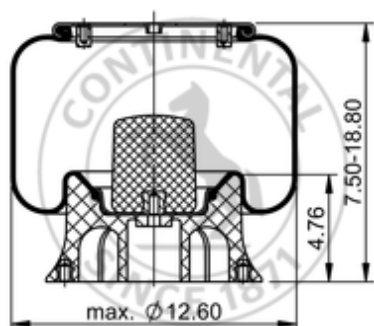

9 10-14 P 349

64469

	12.9 lb
	9308301
	1/2-13 UNC: max. 35 lbf ft
	1/4-18 NPTF: max. 22 lbf ft
	3/8-16 UNC: max. 20 lbf ft

### Cross-reference

Firestone Style	1T15M-4
Firestone No.	W01-358-9071
FleetPride	AS9071
Taurus	6362
Triangle	AS-8349
TRP	AS90710

Automann

1DK23I-9071

**OE Manufacturer/Reference No.**

<b>Manufacturer</b>	<b>Original-part no.</b>	<b>Model</b>
Fab Tek	101357	
Ridewell	1003589071C	