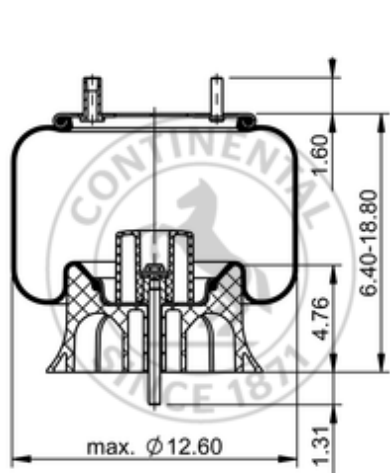

9 10-14 P 494

64483

	12 lb
	9308128
	1/2-13 UNC: max. 35 lbf ft
	1/4-18 NPTF: max. 22 lbf ft
	3/4-16 UNF: max. 50 lbf ft

Cross-reference

Firestone Style	1T15M-4
Firestone No.	W01-358-9484
FleetPride	AS9484
Taurus	6362
Triangle	AS-8494
TRP	AS94840

Automann

1DK23I-9484

OE Manufacturer/Reference No.

Manufacturer	Original-part no.	Model
SAF Holland	90557158	
SAF Holland	90557184	