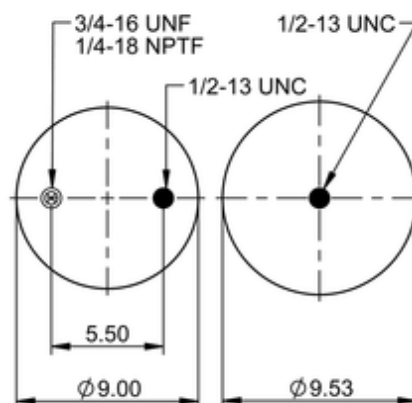

9 10-14 P 494

64483

	12 lb
	9308128
	1/2-13 UNC: max. 35 lbf ft
	1/4-18 NPTF: max. 22 lbf ft
	3/4-16 UNF: max. 50 lbf ft

Cross-reference

Firestone Style	1T15M-4
Firestone No.	W01-358-9484
FleetPride	AS9484
Taurus	6362
Triangle	AS-8494
TRP	AS94840

Automann

1DK23I-9484

OE Manufacturer/Reference No.

Manufacturer	Original-part no.	Model
SAF Holland	90557158	
SAF Holland	90557184	