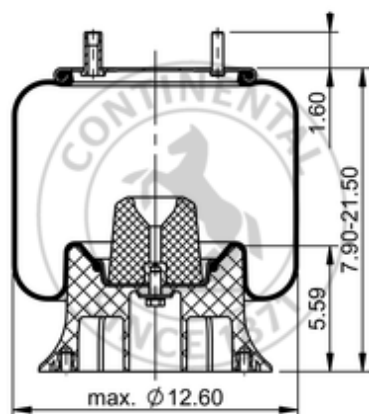

9 10-16 P 310

64269

	14.9 lb
	9308133
	1/2-13 UNC: max. 35 lbf ft
	1/4-18 NPTF: max. 22 lbf ft
	3/4-16 UNF: max. 50 lbf ft

Cross-reference

Primeride	AS PR9M16 9082
Firestone Style	1T15M-6
Firestone No.	W01-358-9082
FleetPride	AS9082
Goodyear	1R12-092
Goodyear Flex No.	566243038

Taurus	6363
Triangle	AS-8310
Vibracoustic	V 1 DK 23 K-9082
TRP	AS90820
Automann	1DK23K-9082

OE Manufacturer/Reference No.

Manufacturer	Original-part no.	Model
Granning	2727	
Hutchens	H-9360-01	
Hendrickson	36514-7	
TOYO	TRL240393	
Volvo	3130491	
Arvin Meritor	201869	
Brake & Wheel	M3513	
Gillig	5317602001	
Granning	6418	
Mack	57QL310	
Dayton	352-9082	
Eveley	RA 1954-5	
Fab Tek	101929	
Hendrickson	S-2066	
Hendrickson	S-4041	
Hendrickson	S-11651	
Hendrickson	S-13159	
Hendrickson	B-12514-007	
Kwik Loc/Todco	CP-3281	
Kwik Loc/Todco	CP-5125	
Kwik Loc/Todco	CP-5152	
Loadguard	SC2035	
Loadguard	SC2762	
Navistar/Fleetrite	517559C9	
R&S Truck	1090217	
Reyco	12882-01	
Ridewell	1003589082C	
SAF Holland	90557006	
SAF Holland	90557027	