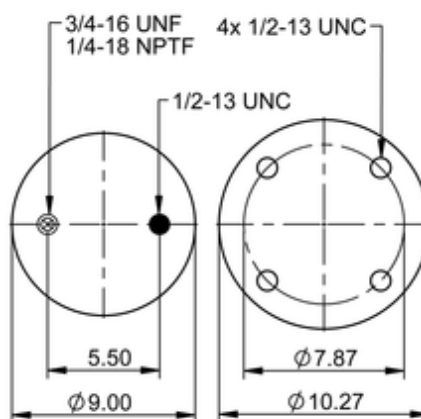

9 10-16 P 310

64269

	14.9 lb
	9308133
	1/2-13 UNC: max. 35 lbf ft
	1/4-18 NPTF: max. 22 lbf ft
	3/4-16 UNF: max. 50 lbf ft

Cross-reference

Primeride	AS PR9M16 9082
Firestone Style	1T15M-6
Firestone No.	W01-358-9082
FleetPride	AS9082
Goodyear	1R12-092
Goodyear Flex No.	566243038

Taurus	6363
Triangle	AS-8310
Vibracoustic	V 1 DK 23 K-9082
TRP	AS90820
Automann	1DK23K-9082

OE Manufacturer/Reference No.

Manufacturer	Original-part no.	Model
Granning	2727	
Hutchens	H-9360-01	
Hendrickson	36514-7	
TOYO	TRL240393	
Volvo	3130491	
Arvin Meritor	201869	
Brake & Wheel	M3513	
Gillig	5317602001	
Granning	6418	
Mack	57QL310	
Dayton	352-9082	
Eveley	RA 1954-5	
Fab Tek	101929	
Hendrickson	S-2066	
Hendrickson	S-4041	
Hendrickson	S-11651	
Hendrickson	S-13159	
Hendrickson	B-12514-007	
Kwik Loc/Todco	CP-3281	
Kwik Loc/Todco	CP-5125	
Kwik Loc/Todco	CP-5152	
Loadguard	SC2035	
Loadguard	SC2762	
Navistar/Fleetrite	517559C9	
R&S Truck	1090217	
Reyco	12882-01	
Ridewell	1003589082C	
SAF Holland	90557006	
SAF Holland	90557027	