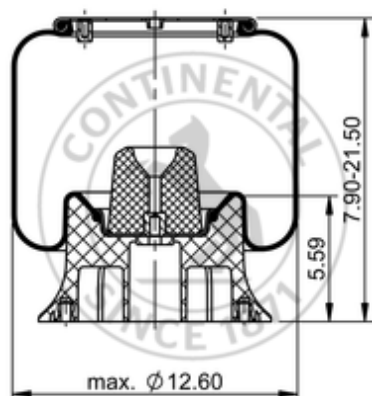

9 10-16 P 325

64292

	15 lb
	9308133
	1/2-13 UNC: max. 35 lbf ft
	1/4-18 NPTF: max. 22 lbf ft
	3/8-16 UNC: max. 20 lbf ft

Cross-reference

Firestone Style	1T15M-6
Firestone No.	W01-358-9096
FleetPride	AS9096
Goodyear	1R12-358
Goodyear	1R12-155
Goodyear Flex No.	566243038

Taurus	6363
Triangle	AS-8325
TRP	AS90960
Automann	1DK23K-9096

OE Manufacturer/Reference No.

Manufacturer	Original-part no.	Model
Navistar/Fleetrite	554771C1	
Ridewell	1003589096C	
Dayton	352-9096	
Fruehauf	UCE-1304-1	
Hendrickson	S-13049	
Loadguard	SC2051	
Loadguard	SC2765	
SAF Holland	57009096	
Taurus	AS504-9096	