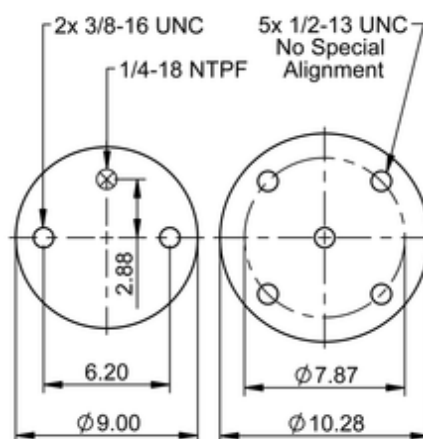

9 10-16 P 325

64292

	15 lb
	9308133
	1/2-13 UNC: max. 35 lbf ft
	1/4-18 NPTF: max. 22 lbf ft
	3/8-16 UNC: max. 20 lbf ft

Cross-reference

Firestone Style	1T15M-6
Firestone No.	W01-358-9096
FleetPride	AS9096
Goodyear	1R12-358
Goodyear	1R12-155
Goodyear Flex No.	566243038