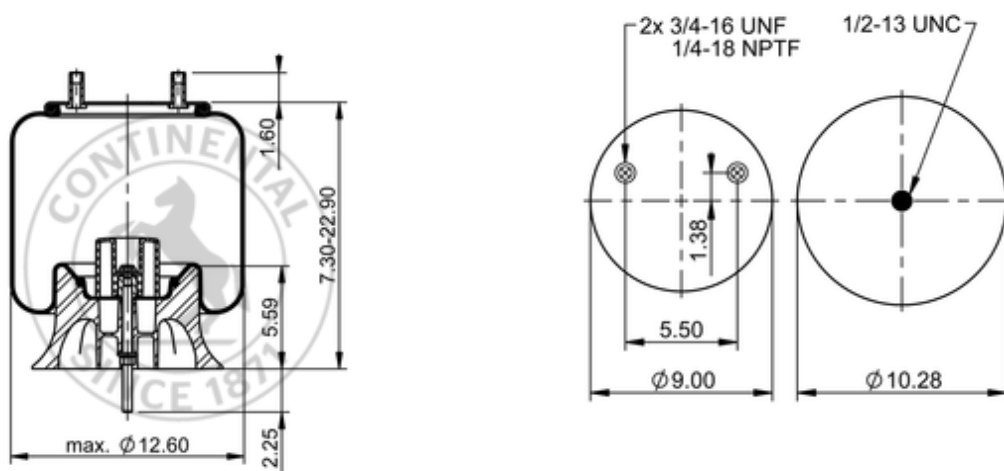

9 10-17.5 A 930

67586

	16.5 lb
	9313361
	1/2-13 UNC: max. 35 lbf ft
	1/4-18 NPTF: max. 22 lbf ft
	3/4-16 UNF: max. 50 lbf ft