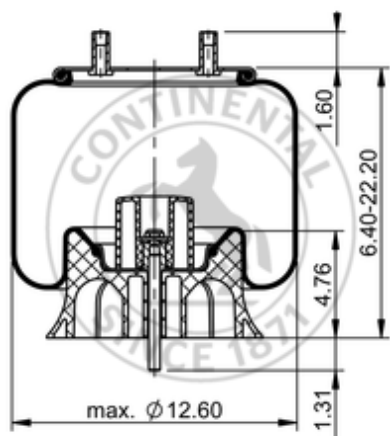

9 10-17.5 P 426

64398

	13.1 lb
	9308128
	1/2-13 UNC: max. 35 lbf ft
	1/4-18 NPTF: max. 22 lbf ft
	3/4-16 UNF: max. 50 lbf ft

Cross-reference

Firestone Style	1T15M-7.5
Firestone No.	W01-358-9902
Goodyear	1R12-640
Goodyear Flex No.	566243038
Taurus	6391
Triangle	AS-8426

TRP	AS99020
Automann	1DK23P-9902

OE Manufacturer/Reference No.

Manufacturer	Original-part no.	Model
SAF Holland	90557138	