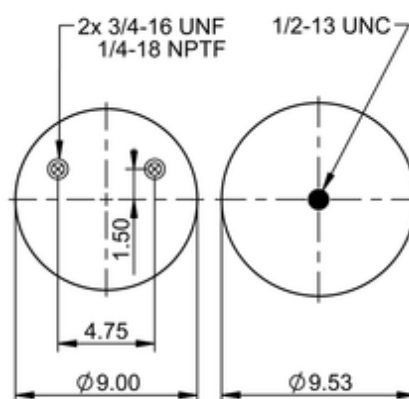

9 10-17.5 P 426

64398

	13.1 lb
	9308128
	1/2-13 UNC: max. 35 lbf ft
	1/4-18 NPTF: max. 22 lbf ft
	3/4-16 UNF: max. 50 lbf ft

Cross-reference

Firestone Style	1T15M-7.5
Firestone No.	W01-358-9902
Goodyear	1R12-640
Goodyear Flex No.	566243038
Taurus	6391
Triangle	AS-8426

TRP	AS99020
Automann	1DK23P-9902

OE Manufacturer/Reference No.

Manufacturer	Original-part no.	Model
SAF Holland	90557138	