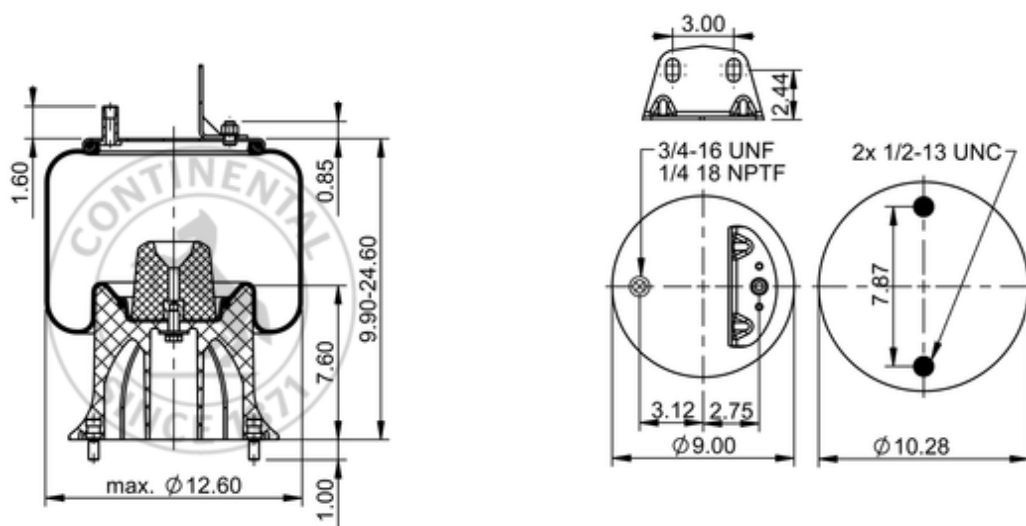

9 10-17.5 P 572 (BK)

69662

	15.9 lb
	9308244
	1/2-13 UNC: max. 35 lbf ft
	1/4-18 NPTF: max. 22 lbf ft
	3/4-16 UNF: max. 50 lbf ft

### Cross-reference

Firestone No.	W01-358-9501
Goodyear	1R12-552
Goodyear	1R12-485
Goodyear Flex No.	566243038
Triangle	AS-8572
TRP	AS95010

Automann

1DK23P-P938

**OE Manufacturer/Reference No.**

<b>Manufacturer</b>	<b>Original-part no.</b>	<b>Model</b>
SAF Holland	90557212	
SAF Holland	90557214	