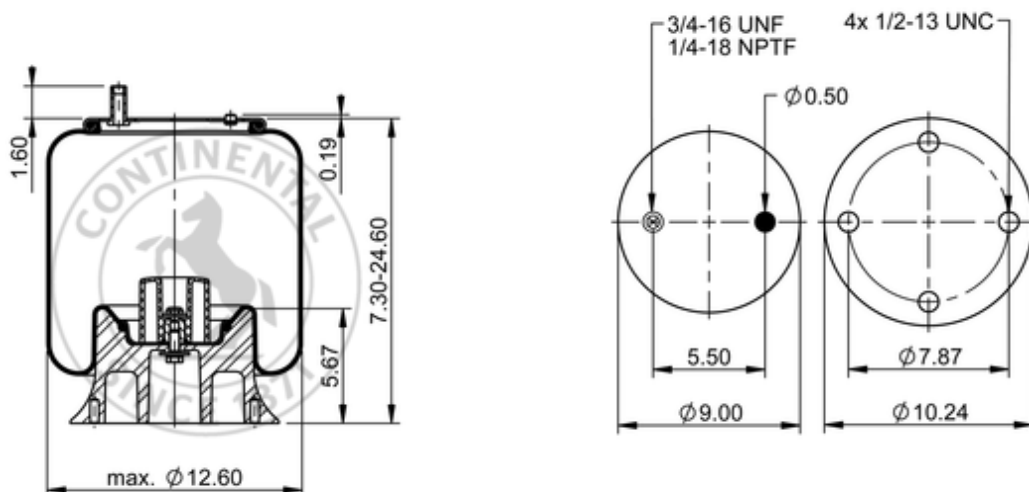

9 10-19.5 A 801

65387

	16.5 lb
	9305199
	1/2-13 UNC: max. 35 lbf ft
	1/4-18 NPTF: max. 22 lbf ft
	3/4-16 UNF: max. 50 lbf ft

### Cross-reference

Goodyear	1R12-467
Goodyear Flex No.	566243066
TRP	ASA8010
Automann	1DK23L-A801

OE Manufacturer/Reference No.

<b>Manufacturer</b>	<b>Original-part no.</b>	<b>Model</b>
Cush	C-0060	