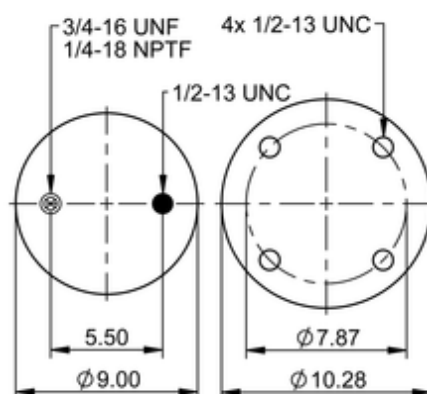

9 10-19 P 315

64279

	17.2 lb
	9308129
	1/2-13 UNC: max. 35 lbf ft
	1/4-18 NPTF: max. 22 lbf ft
	3/4-16 UNF: max. 50 lbf ft

Cross-reference

Firestone Style	1T15M-9
Firestone No.	W01-358-9101
FleetPride	AS9101
Goodyear	1R12-103
Goodyear Flex No.	566243066
Taurus	6364