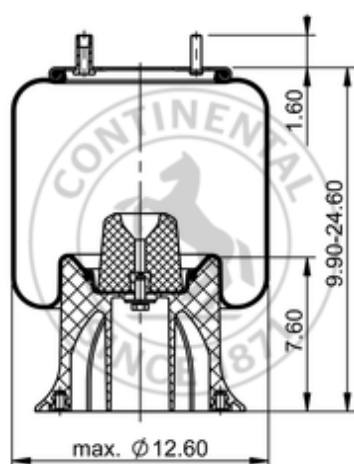

9 10-19 P 315

64279

	17.2 lb
	9308129
	1/2-13 UNC: max. 35 lbf ft
	1/4-18 NPTF: max. 22 lbf ft
	3/4-16 UNF: max. 50 lbf ft

Cross-reference

Firestone Style	1T15M-9
Firestone No.	W01-358-9101
FleetPride	AS9101
Goodyear	1R12-103
Goodyear Flex No.	566243066
Taurus	6364

Triangle	AS-8315
Vibracoustic	V 1 DK 23 L-9101
TRP	AS91010
Automann	1DK23L-9101

OE Manufacturer/Reference No.

Manufacturer	Original-part no.	Model
Dayton	352-9101	
Loadguard	SC2038	
Navistar/Fleetrite	554768C1	
Reyco	12883-01	
Ridewell	1003589101C	
SAF Holland	90557082	
Spring Valley	AS-8315	
Taurus	AS504-9101	
Truckstell	63647	
Volvo	85101149	
Watson & Chalin	AS-0040	
SAF Holland	90557043	
SAF Holland	90044201	
TOYO	TRL250	
Volvo	3130490	
Watson & Chalin	AS-0040-1F	
Granning	6941	
Hendrickson	B-3842	
SAF Holland	90044701	
SAF Holland	90054218	
SAF Holland	90557008	
SAF Holland	90557009	
Spring Valley	AB-1000AL	
Ridewell	S5828C	
Ridewell	S740C	
Hendrickson	S-10443	