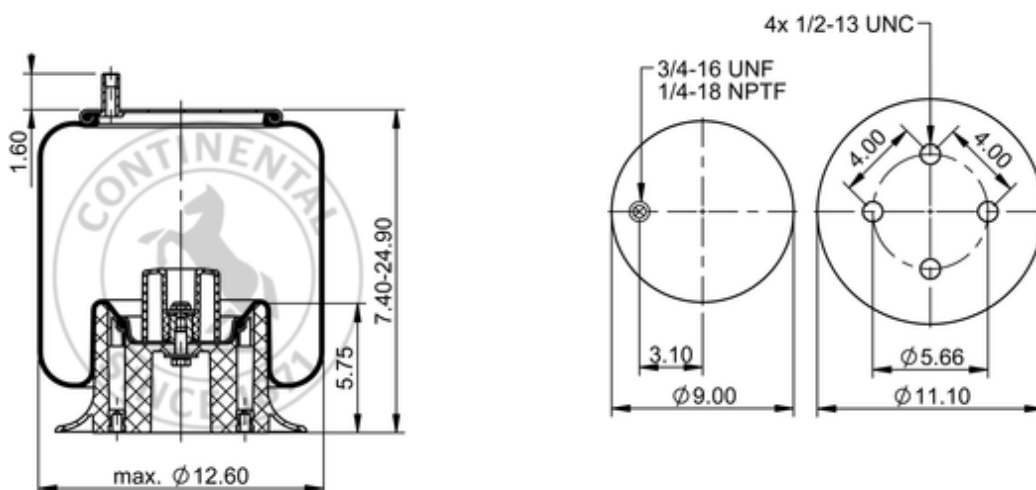

9 10-19 P 435

64288

	14 lb
	9308998
	1/2-13 UNC: max. 35 lbf ft
	1/4-18 NPTF: max. 22 lbf ft
	3/4-16 UNF: max. 50 lbf ft

Cross-reference

Firestone Style	1T15MM-9
Firestone No.	W01-358-9265
FleetPride	AS9265
Goodyear	1R12-375
Goodyear Flex No.	566243066
Taurus	6387

Triangle	AS-8435
TRP	AS92650
Automann	1DK23L-9265

OE Manufacturer/Reference No.

Manufacturer	Original-part no.	Model
Brake & Wheel	M3524	
Hendrickson	S-20413	
Hendrickson	C-20413	
Hendrickson	S-20124	
Loadguard	SC2759	
Volvo	85101155	