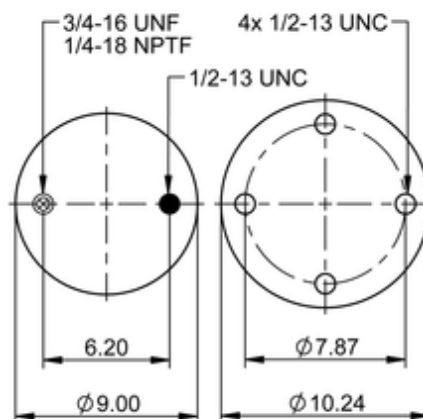

9 10-21 A 361

64715

	20 lb
	9305198
	1/2-13 UNC: max. 35 lbf ft
	1/4-18 NPTF: max. 22 lbf ft
	3/4-16 UNF: max. 50 lbf ft

Cross-reference

Firestone Style	1T15M-11
Firestone No.	W01-358-9321
FleetPride	AS9321
Goodyear	1R12-335
Goodyear Flex No.	566243090
Taurus	6373