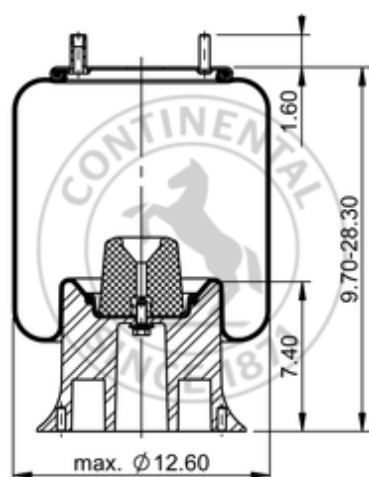

9 10-21 A 361

64715

	20 lb
	9305198
	1/2-13 UNC: max. 35 lbf ft
	1/4-18 NPTF: max. 22 lbf ft
	3/4-16 UNF: max. 50 lbf ft

Cross-reference

Firestone Style	1T15M-11
Firestone No.	W01-358-9321
FleetPride	AS9321
Goodyear	1R12-335
Goodyear Flex No.	566243090
Taurus	6373

Triangle	AS-8361
Automann	1DK23N-9321A
Airtech No.	39321K

OE Manufacturer/Reference No.

Manufacturer	Original-part no.	Model
Brake & Wheel	M3545	
Ridewell	1003589321C	
Hendrickson	NS501304	
Watson & Chalin	AS-0036-G	
Dayton	352-9321	
Granning	7640	
SAF Holland	57009321	
Volvo	85101160	
Hendrickson	B-14249	
Loadguard	SC2120	