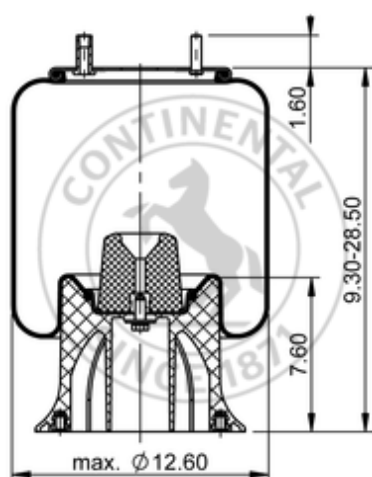

9 10-21 P 360

64382

	17.4 lb
	9308129
	1/2-13 UNC: max. 35 lbf ft
	1/4-18 NPTF: max. 22 lbf ft
	3/4-16 UNF: max. 50 lbf ft

Cross-reference

Firestone Style	1T15M-11
Firestone No.	W01-358-9320
FleetPride	AS9320
Goodyear	1R12-363
Goodyear	1R12-663
Goodyear Flex No.	566243090

Taurus	6373
Triangle	AS-8360
TRP	AS93200
Automann	1DK23N-9320

OE Manufacturer/Reference No.

Manufacturer	Original-part no.	Model
Loadguard	SC2774	
SAF Holland	90557099	
Silent Drive	AS-9320	
Ridewell	1003589320C	
Reyco	24520-01	