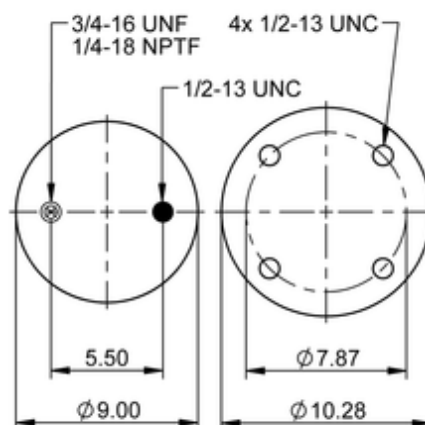

9 10-21 P 360

64382

	17.4 lb
	9308129
	1/2-13 UNC: max. 35 lbf ft
	1/4-18 NPTF: max. 22 lbf ft
	3/4-16 UNF: max. 50 lbf ft

Cross-reference

Firestone Style	1T15M-11
Firestone No.	W01-358-9320
FleetPride	AS9320
Goodyear	1R12-363
Goodyear	1R12-663
Goodyear Flex No.	566243090