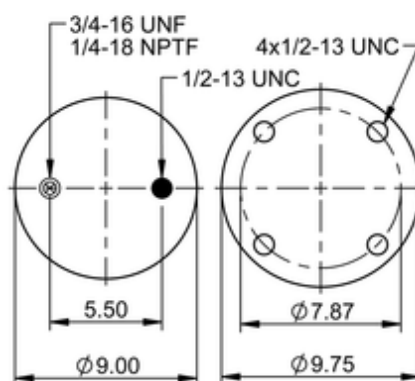

9 10D-21 A 363

64376

| | |
|---|-----------------------------|
|  | 19.4 lb |
|  | 9311399 |
|  | 1/2-13 UNC: max. 35 lbf ft |
|  | 1/4-18 NPTF: max. 22 lbf ft |
|  | 3/4-16 UNF: max. 50 lbf ft |

Cross-reference