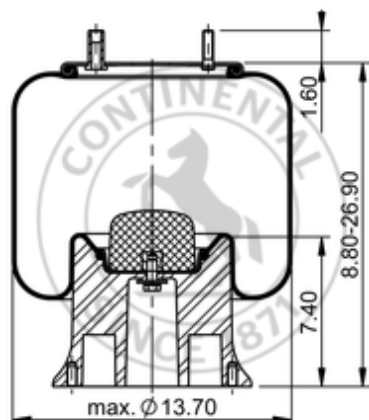

9 10D-21 A 363

64376

| | |
|---|-----------------------------|
|  | 19.4 lb |
|  | 9311399 |
|  | 1/2-13 UNC: max. 35 lbf ft |
|  | 1/4-18 NPTF: max. 22 lbf ft |
|  | 3/4-16 UNF: max. 50 lbf ft |

Cross-reference

| | |
|-------------------|--------------|
| Firestone Style | 1T15V-11 |
| Firestone No. | W01-358-9252 |
| FleetPride | AS9252 |
| Goodyear | 1R13-116 |
| Goodyear Flex No. | 566263044 |
| Taurus | 6371 |

| | |
|----------|-------------|
| Triangle | AS-8363 |
| Automann | 1DK23S-9252 |

OE Manufacturer/Reference No.

| Manufacturer | Original-part no. | Model |
|---------------------|--------------------------|--------------|
| Ridewell | 1003589252C | |