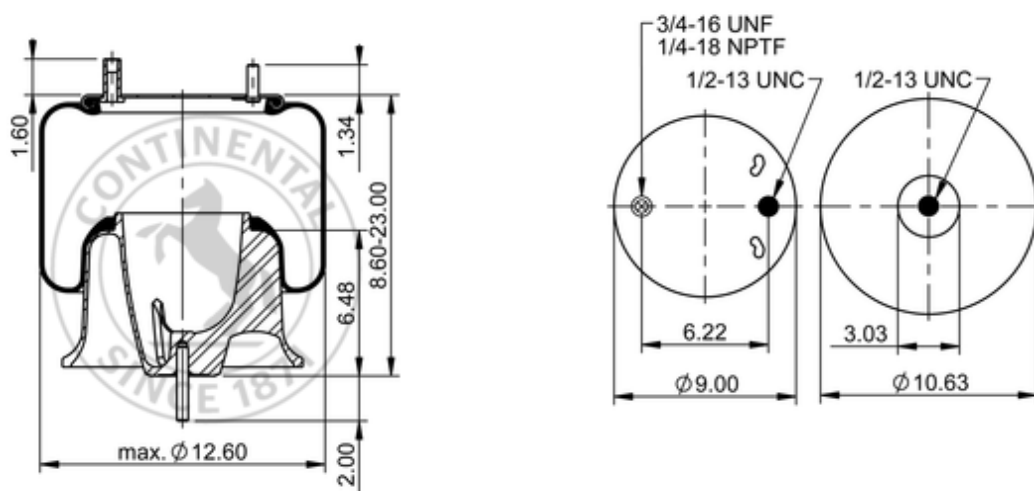

9 10S-16 A 382

64266

	14.7 lb
	9310947
	1/2-13 UNC: max. 35 lbf ft
	1/4-18 NPTF: max. 22 lbf ft
	3/4-16 UNF: max. 50 lbf ft