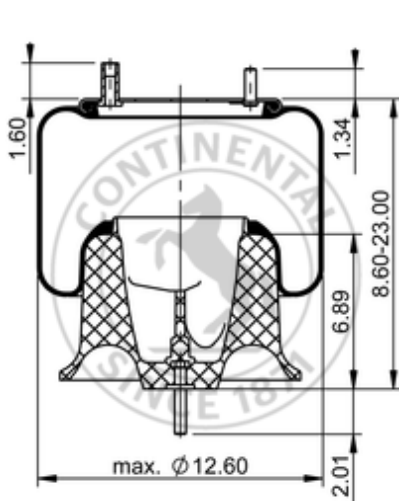

9 10S-16 P 382

67473

	12.3 lb
	9312314
	1/2-13 UNC: max. 35 lbf ft
	1/4-18 NPTF: max. 22 lbf ft
	3/4-16 UNF: max. 50 lbf ft

Cross-reference

Primeride	AS PR9MR16 9780
Firestone Style	C01-358-0583
Firestone No.	W01-358-9780
FleetPride	AS9780
Goodyear	1R12-303
Goodyear Flex No.	566243108

Triangle	AS-8382P
TRP	AS9780P
Automann	1DF23-9780

OE Manufacturer/Reference No.

Manufacturer	Original-part no.	Model
Watson & Chalin	AS-0147-1G	
Freightliner	16-14004-001	
Brake & Wheel	M3550	
Freightliner	16-13810-002	
Freightliner	16-14377-000	
Freightliner	A16-13668-002	
Freightliner	16-19468-000	
Freightliner	16-19467-000	
Ridewell	10089780C	
Watson & Chalin	AS-0182	
Freightliner	16-13810-001	
Freightliner	16-15595-001	
Freightliner	16-15595-002	
Freightliner	16-16825-000	
Navistar/Fleetrice	1R12-1054	
Freightliner	16-13810-000	
Freightliner	681-320-0017	
Volvo	85101151	
Freightliner	16-14004-000	
Freightliner	16-15595-000	
Loadguard	SC2750	
Freightliner	A16-14004-000	
Freightliner	16-16773-000	
Freightliner	16-13840-000	