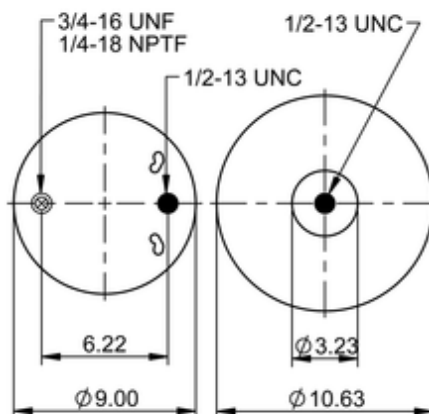

9 10S-16 P 382

67473

	12.3 lb
	9312314
	1/2-13 UNC: max. 35 lbf ft
	1/4-18 NPTF: max. 22 lbf ft
	3/4-16 UNF: max. 50 lbf ft

Cross-reference

Primeride	AS PR9MR16 9780
Firestone Style	C01-358-0583
Firestone No.	W01-358-9780
FleetPride	AS9780
Goodyear	1R12-303
Goodyear Flex No.	566243108

Triangle	AS-8382P
TRP	AS9780P
Automann	1DF23-9780

OE Manufacturer/Reference No.

Manufacturer	Original-part no.	Model
Watson & Chalin	AS-0147-1G	
Freightliner	16-14004-001	
Brake & Wheel	M3550	
Freightliner	16-13810-002	
Freightliner	16-14377-000	
Freightliner	A16-13668-002	
Freightliner	16-19468-000	
Freightliner	16-19467-000	
Ridewell	10089780C	
Watson & Chalin	AS-0182	
Freightliner	16-13810-001	
Freightliner	16-15595-001	
Freightliner	16-15595-002	
Freightliner	16-16825-000	
Navistar/Fleetrice	1R12-1054	
Freightliner	16-13810-000	
Freightliner	681-320-0017	
Volvo	85101151	
Freightliner	16-14004-000	
Freightliner	16-15595-000	
Loadguard	SC2750	
Freightliner	A16-14004-000	
Freightliner	16-16773-000	
Freightliner	16-13840-000	