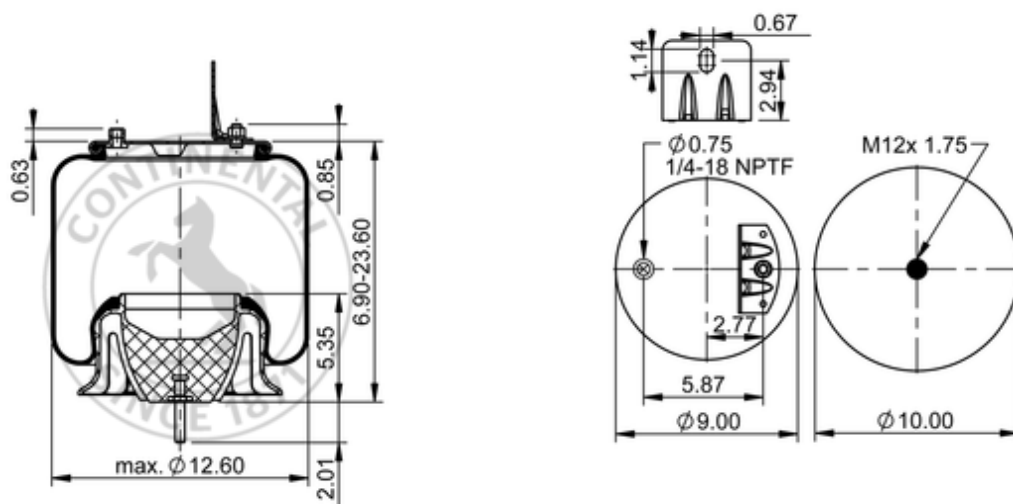

9 10S-18 P 1067 (BK)

73746

	12.6 lb
	9 10B19.5 P 889
	9316239
	1/4-18 NPTF: max. 22 lbf ft