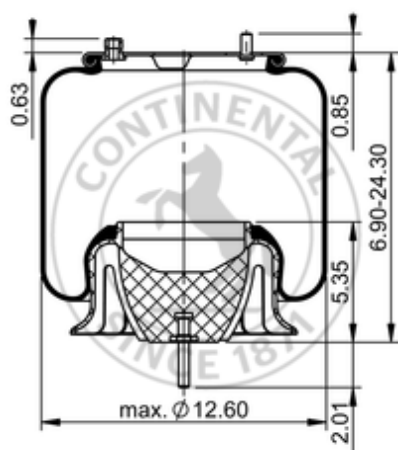

9 10S-18 P 1137 (BK)

74662

	11.9 lb
	9316239
	1/4-18 NPTF: max. 22 lbf ft
	M12x1.75: max. 30 lbf ft

Cross-reference

Firestone No.	W01-358-1192
Goodyear	1R12-689
Goodyear Flex No.	566243066
Triangle	AS-81137
TRP	AS11920
Automann	AB1DF23I-P1137

OE Manufacturer/Reference No.

Manufacturer	Original-part no.	Model
Navistar/Fleetrite	3691773C1	