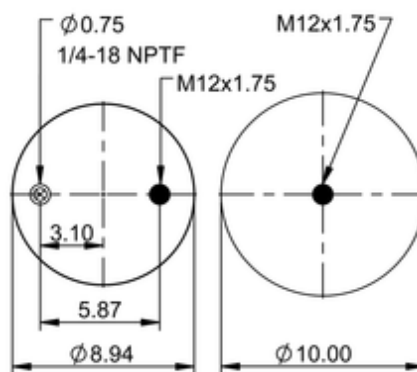

9 10S-18 P 1137 (BK)

74662

	11.9 lb
	9316239
	1/4-18 NPTF: max. 22 lbf ft
	M12x1.75: max. 30 lbf ft

Cross-reference

Firestone No.	W01-358-1192
Goodyear	1R12-689
Goodyear Flex No.	566243066
Triangle	AS-81137
TRP	AS11920
Automann	AB1DF23I-P1137