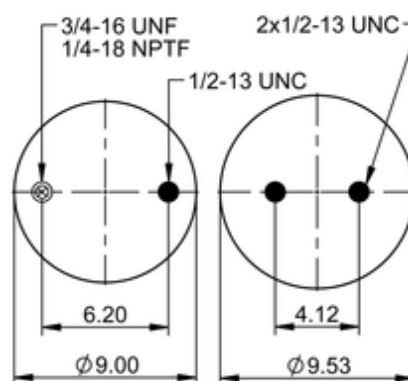

9 9-12 P 314

64255

	9.5 lb
	9308624
	1/2-13 UNC: max. 35 lbf ft
	1/4-18 NPTF: max. 22 lbf ft
	3/4-16 UNF: max. 50 lbf ft

Cross-reference

Primeride	AS PR9L12 9422
Firestone Style	1T15L-1.5
Firestone No.	W01-358-9422
FleetPride	AS9422
Goodyear	1R11-028
Goodyear Flex No.	566243021

Taurus	6368
Triangle	AS-8314
TRP	AS94220
Automann	1DK20D-9422

OE Manufacturer/Reference No.

Manufacturer	Original-part no.	Model
Dayton	352-9422	
Hendrickson	S-13032	
Kenworth	K-303-6	
Kenworth	K-303-14	
Kenworth	K-303-15	
Loadguard	SC2050	
Navistar/Fleetrite	554762C1	
Volvo	85101148	
Watson & Chalin	AS-0017	
Ridewell	1003589422C	
SAF Holland	57009422	
Brake & Wheel	M3525	
Navistar/Fleetrite	1R11-278	