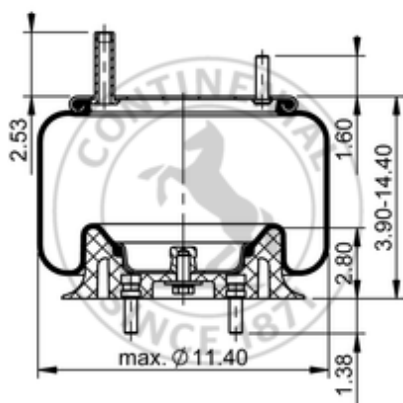

9 9-12 P 314

64255

	9.5 lb
	9308624
	1/2-13 UNC: max. 35 lbf ft
	1/4-18 NPTF: max. 22 lbf ft
	3/4-16 UNF: max. 50 lbf ft

Cross-reference

Primeride	AS PR9L12 9422
Firestone Style	1T15L-1.5
Firestone No.	W01-358-9422
FleetPride	AS9422
Goodyear	1R11-028
Goodyear Flex No.	566243021

Taurus	6368
Triangle	AS-8314
TRP	AS94220
Automann	1DK20D-9422

OE Manufacturer/Reference No.

Manufacturer	Original-part no.	Model
Dayton	352-9422	
Hendrickson	S-13032	
Kenworth	K-303-6	
Kenworth	K-303-14	
Kenworth	K-303-15	
Loadguard	SC2050	
Navistar/Fleetrite	554762C1	
Volvo	85101148	
Watson & Chalin	AS-0017	
Ridewell	1003589422C	
SAF Holland	57009422	
Brake & Wheel	M3525	
Navistar/Fleetrite	1R11-278	