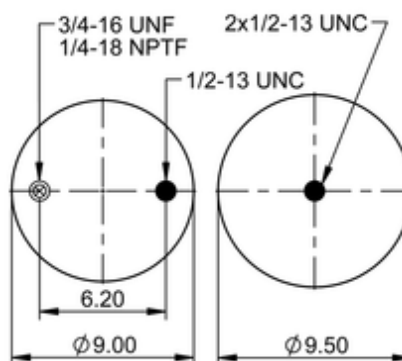

9 9-12 P 464

64364

	10.3 lb
	9311939
	1/2-13 UNC: max. 35 lbf ft
	1/4-18 NPTF: max. 22 lbf ft
	3/4-16 UNF: max. 50 lbf ft