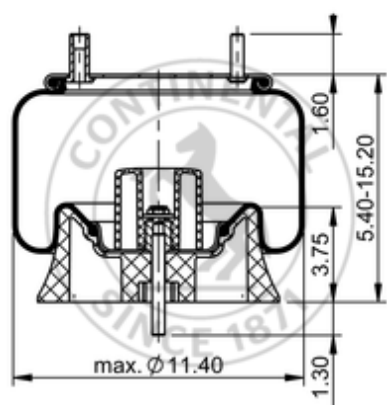

9 9-12 P 464

64364

	10.3 lb
	9311939
	1/2-13 UNC: max. 35 lbf ft
	1/4-18 NPTF: max. 22 lbf ft
	3/4-16 UNF: max. 50 lbf ft

<b>Manufacturer</b>	<b>Original-part no.</b>	<b>Model</b>
Ridewell	1003588901C	