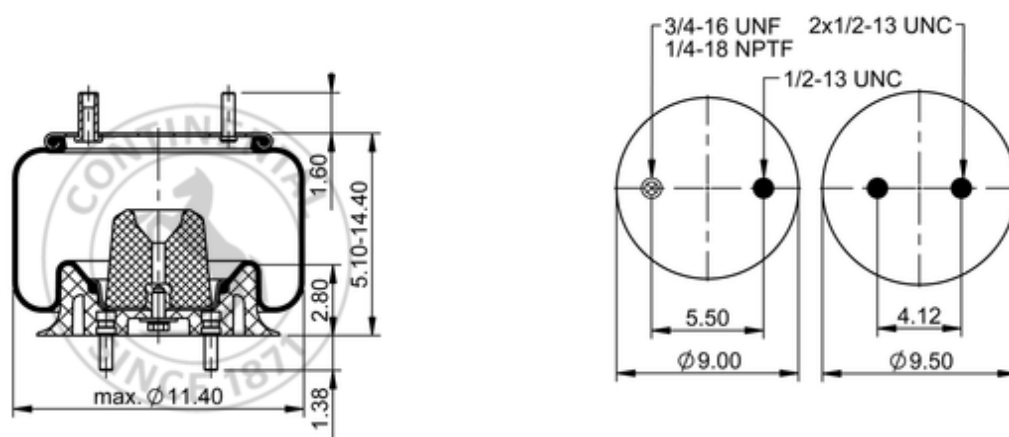

9 9-12 P 563

64286

	11.7 lb
	9308624
	1/2-13 UNC: max. 35 lbf ft
	1/4-18 NPTF: max. 22 lbf ft
	3/4-16 UNF: max. 50 lbf ft

Cross-reference

Firestone Style	1T15L-2
Firestone No.	W01-358-9448
FleetPride	AS9448
Goodyear	1R11-150
Goodyear Flex No.	566223021
Taurus	6368