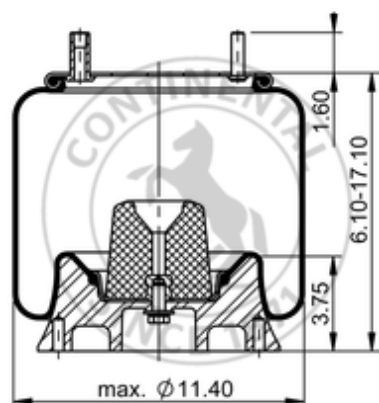

9 9-14 A 337

64379

	15.9 lb
	9309183
	1/2-13 UNC: max. 35 lbf ft
	1/4-18 NPTF: max. 22 lbf ft
	3/4-16 UNF: max. 50 lbf ft

Cross-reference

Firestone Style	1T15L-4
Firestone No.	W01-358-9439
FleetPride	AS9439
Goodyear	1R11-039
Goodyear Flex No.	566223143
Taurus	6372