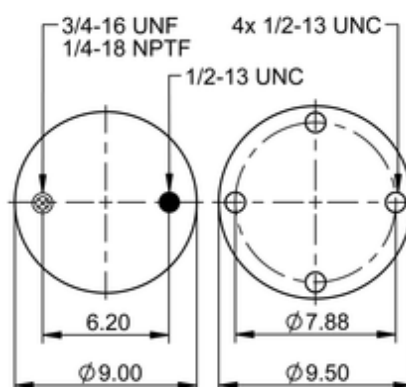

9 9-14 A 337

64379

	15.9 lb
	9309183
	1/2-13 UNC: max. 35 lbf ft
	1/4-18 NPTF: max. 22 lbf ft
	3/4-16 UNF: max. 50 lbf ft

Cross-reference

Firestone Style	1T15L-4
Firestone No.	W01-358-9439
FleetPride	AS9439
Goodyear	1R11-039
Goodyear Flex No.	566223143
Taurus	6372