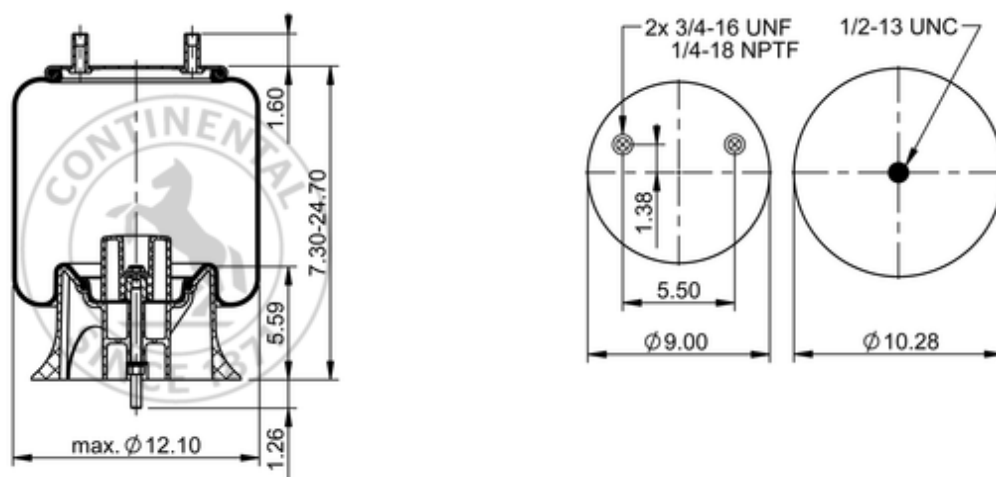

9 9B-20 P 740

64696

	13.3 lb
	9314552
	1/2-13 UNC: max. 35 lbf ft
	1/4-18 NPTF: max. 22 lbf ft
	3/4-16 UNF: max. 50 lbf ft

Cross-reference

Firestone Style	1T15LB-10
Firestone No.	W01-358-9621
FleetPride	AS9621
Taurus	6425
Triangle	AS-8740
TRP	AS96210

Automann

1DK20B-9621

OE Manufacturer/Reference No.

Manufacturer	Original-part no.	Model
Hendrickson	S-23613	