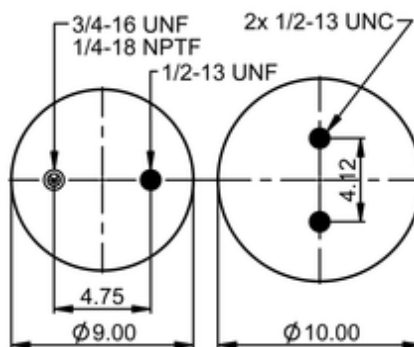

9 9K-15 P 1147

74792

	12.8 lb
	9314115
	1/2-13 UNC: max. 35 lbf ft
	1/4-18 NPTF: max. 22 lbf ft
	3/4-16 UNF: max. 50 lbf ft

Cross-reference

Firestone Style	1T15AA-3
Firestone No.	W01-358-9017
Goodyear	1R10-089
Goodyear Flex No.	566203021