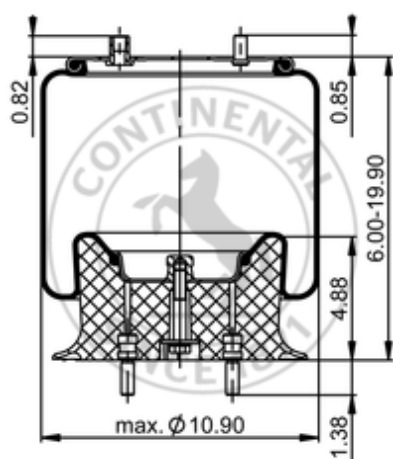

9 9K-15 P 1147

74792

	12.8 lb
	9314115
	1/2-13 UNC: max. 35 lbf ft
	1/4-18 NPTF: max. 22 lbf ft
	3/4-16 UNF: max. 50 lbf ft

Cross-reference

Firestone Style	1T15AA-3
Firestone No.	W01-358-9017
Goodyear	1R10-089
Goodyear Flex No.	566203021

OE Manufacturer/Reference No.

Manufacturer	Original-part no.	Model
Flxible	6-304-157	
Flxible	6-336-174	
Flxible	6-841-92	
Flxible	97-240-153	
GMC	6841953	
Prevost	63-0158	
Prevost	63-0194	
GMC	10530087	
GMC	661756	
GMC	677302	
GMC	684192	
GMC	684193	
GMC	8870485	
GMC	8875032	
GMC	2383257	
GMC	661759C	
GMC	661759A	
GMC	665621	
GMC	68419C	
GMC	684242C	
GMC	698935	
GMC	G1019449	
GMC	G1019450	
Hendrickson	98734016	
Novabus	G1012381	
Novabus	G1019358	
Novabus	G5001706	
Novabus	N15558	
Prevost	63-0044	
Suspension Dynamics	630158	
Suspension Dynamics	630194	
TMC	6989635	
TMC	G1020957	