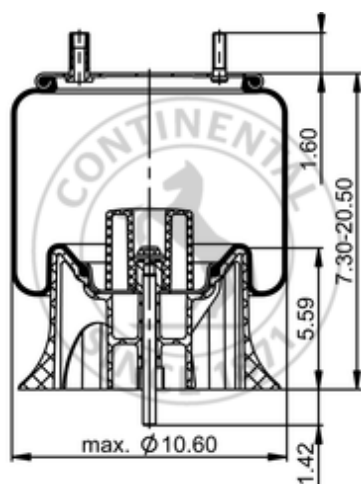

9 9K-15 P 417

64386

	12.7 lb
	9314552
	1/2-13 UNC: max. 35 lbf ft
	1/4-18 NPTF: max. 22 lbf ft
	3/4-16 UNF: max. 50 lbf ft

### Cross-reference

Firestone Style	1T15LP-5
Firestone No.	W01-358-9295
FleetPride	AS9295
Goodyear	1R11-166
Goodyear Flex No.	566223143
Taurus	6378

Triangle	AS-8417
TRP	AS92950
Automann	1DK20F-9295

**OE Manufacturer/Reference No.**

<b>Manufacturer</b>	<b>Original-part no.</b>	<b>Model</b>
Reyco	710387-01	
SAF Holland	90557121	
Brake & Wheel	M3544	
Watson & Chalin	AS-0171	