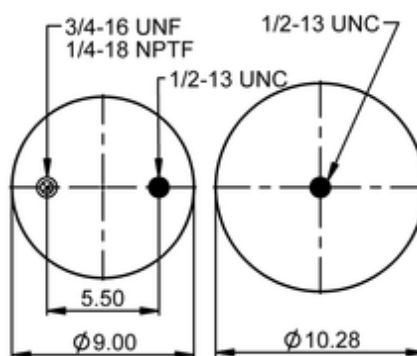

9 9K-15 P 417

64386

	12.7 lb
	9314552
	1/2-13 UNC: max. 35 lbf ft
	1/4-18 NPTF: max. 22 lbf ft
	3/4-16 UNF: max. 50 lbf ft